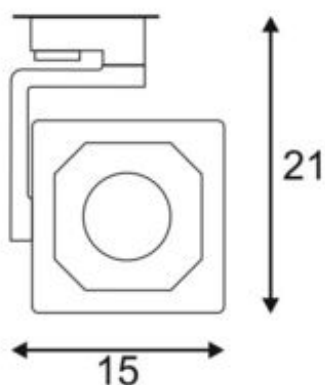

EURO CUBE

spot for 240V 3-phase track, LED, 3000K, black, 90°, incl. 3-phase adapter

Article number	152760
Number of light sources	10
Width	15 cm
Max. wattage	28.5 Watt
Light distribution type 3	Axis-symmetric
Lamp	COB LED
Light distribution type 1	Direct
Feed-in capability	No
Lamp included	No
Tilt range	170 Degree
Rotation range	350 Degree
Length	15 cm
Height	21 cm
Net weight	1.284 kg
Gross weight	1.59 kg
Voltage	220-240 ~50/60 Volts
Protection class	I
Beam angle	90 Degree
Material	Aluminium
Colour	black
Way of mounting	Track mounting
Average lifespan	25000 Hours
Colour temperature	3000 Kelvin
Colour rendering index	90
Luminous flux	1950 lm
Energy efficiency class	A++
fastCalcEnabled	No
ranking	400
Catalogue page	BIG WHITE 2017: 338

Adjustable spot EURO CUBE with suitable adapter for the 240V 3-phase track system. Designed as an optically appealing yet discreet high output LED spot for retail stores and trade fairs, this luminaire, available in a number of housing and light colours, is equipped with a Premium COB LED module with exceptional colour rendering. The longevity of the module is ensured by a heat sink integrated into the existing design.