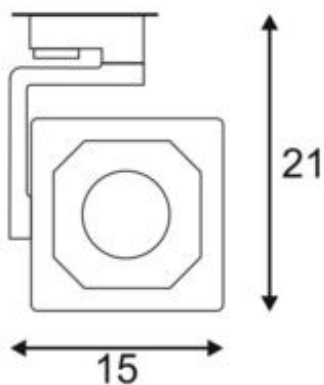

## EURO CUBE

spot for 240V 3-phase track, LED, 3000K, silver-grey, 60°, incl. 3-phase adapter

Article number	152754
Number of light sources	10
Width	15 cm
Max. wattage	28.5 Watt
Light distribution type 3	Axis-symmetric
Lamp	COB LED
Light distribution type 1	Direct
Feed-in capability	No
Lamp included	No
Tilt range	170 Degree
Rotation range	350 Degree
Length	15 cm
Height	21 cm
Net weight	1.284 kg
Gross weight	1.589 kg
Voltage	220-240 ~50/60 Volts
Protection class	I
Beam angle	60 Degree
Material	Aluminium
Colour	Silver-grey
Way of mounting	Track mounting
Average lifespan	25000 Hours
Colour temperature	3000 Kelvin
Colour rendering index	90
Luminous flux	2100 lm
Energy efficiency class	A++
fastCalcEnabled	No
ranking	400
Catalogue page	BIG WHITE 2017: 338

Adjustable spot EURO CUBE with suitable adapter for the 240V 3-phase track system. Designed as an optically appealing yet discreet high output LED spot for retail stores and trade fairs, this luminaire, available in a number of housing and light colours, is equipped with a Premium COB LED module with exceptional colour rendering. The longevity of the module is ensured by a heat sink integrated into the existing design.