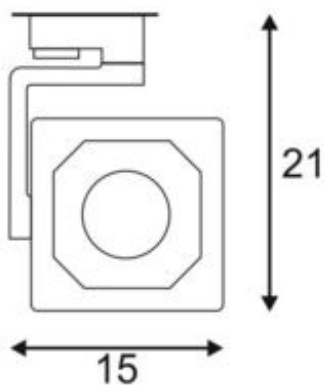

EURO CUBE

spot for 240V 3-phase track, LED, 3000K, white, 60°, incl. 3-phase adapter

Article number	152751
Number of light sources	10
Width	15 cm
Max. wattage	28.5 Watt
Light distribution type 3	Axis-symmetric
Lamp	COB LED
Light distribution type 1	Direct
Feed-in capability	No
Lamp included	No
Tilt range	170 Degree
Rotation range	350 Degree
Length	15 cm
Height	21 cm
Net weight	1.278 kg
Gross weight	1.583 kg
Voltage	220-240 ~50/60 Volts
Protection class	I
Beam angle	60 Degree
Material	Aluminium
Colour	white
Way of mounting	Track mounting
Average lifespan	25000 Hours
Colour temperature	3000 Kelvin
Colour rendering index	90
Luminous flux	2100 lm
Energy efficiency class	A++
fastCalcEnabled	No
ranking	400
Catalogue page	BIG WHITE 2017: 338

Adjustable spot EURO CUBE with suitable adapter for the 240V 3-phase track system. Designed as an optically appealing yet discreet high output LED spot for retail stores and trade fairs, this luminaire, available in a number of housing and light colours, is equipped with a Premium COB LED module with exceptional colour rendering. The longevity of the module is ensured by a heat sink integrated into the existing design.