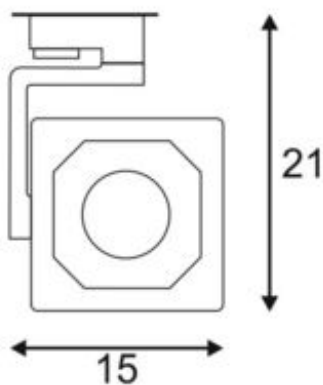

EURO CUBE

spot for 240V 3-phase track, LED, 3000K, black, 60°, incl. 3-phase adapter

Article number	152750
Number of light sources	10
Width	15 cm
Max. wattage	28.5 Watt
Light distribution type 3	Axis-symmetric
Lamp	COB LED
Feed-in capability	No
Lamp included	No
Length	15 cm
Height	21 cm
Net weight	1.268 kg
Gross weight	1.555 kg
Voltage	220-240 ~50/60 Volts
Protection class	I
Beam angle	60 Degree
Material	Aluminium
Colour	black
Way of mounting	Track mounting
Average lifespan	25000 Hours
Colour temperature	3000 Kelvin
Colour rendering index	90
Luminous flux	2100 lm
Energy efficiency class	A++
fastCalcEnabled	No
ranking	400
Catalogue page	BIG WHITE 2017: 338
Light distribution type 1	Direct

Adjustable spot EURO CUBE with suitable adapter for the 240V 3-phase track system. Designed as an optically appealing yet discreet high output LED spot for retail stores and trade fairs, this luminaire, available in a number of housing and light colours, is equipped with a Premium COB LED module with exceptional colour rendering. The longevity of the module is ensured by a heat sink integrated into the existing design.