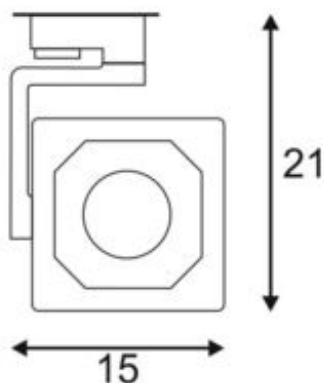

EURO CUBE

spot for 240V 3-phase track, LED, 3000K, silver-grey, 30°, incl. 3-phase adapter

Article number	152744
Number of light sources	10
Width	15 cm
Max. wattage	28.5 Watt
Light distribution type 3	Axis-symmetric
Lamp	COB LED
Feed-in capability	No
Lamp included	No
Length	15 cm
Height	21 cm
Net weight	1.281 kg
Gross weight	1.588 kg
Voltage	220-240 ~50/60 Volts
Protection class	I
Beam angle	30 Degree
Material	Aluminium
Colour	Silver-grey
Way of mounting	Track mounting
Average lifespan	25000 Hours
Colour temperature	3000 Kelvin
Colour rendering index	90
Luminous flux	2150 lm
Energy efficiency class	A++
fastCalcEnabled	No
ranking	400
Catalogue page	BIG WHITE 2017: 338
Light distribution type 1	Direct

Adjustable spot EURO CUBE with suitable adapter for the 240V 3-phase track system. Designed as an optically appealing yet discreet high output LED spot for retail stores and trade fairs, this luminaire, available in a number of housing and light colours, is equipped with a Premium COB LED module with exceptional colour rendering. The longevity of the module is ensured by a heat sink integrated into the existing design.