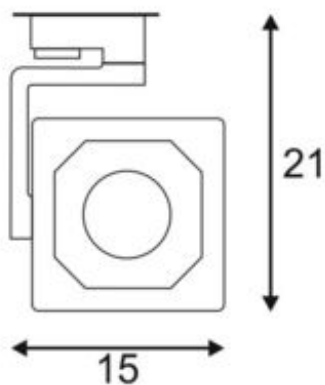

## EURO CUBE

spot for 240V 3-phase track, LED, 3000K, white, 30°, incl. 3-phase adapter

Article number	152741
Number of light sources	10
Width	15 cm
Max. wattage	28.5 Watt
Light distribution type 3	Axis-symmetric
Lamp	COB LED
Feed-in capability	No
Lamp included	No
Tilt range	170 Degree
Rotation range	350 Degree
Length	15 cm
Height	21 cm
Net weight	1.264 kg
Gross weight	1.587 kg
Voltage	220-240 ~50/60 Volts
Protection class	I
Beam angle	30 Degree
Material	Aluminium
Colour	white
Way of mounting	Track mounting
Average lifespan	25000 Hours
Colour temperature	3000 Kelvin
Colour rendering index	90
Luminous flux	2150 lm
Energy efficiency class	A++
fastCalcEnabled	No
ranking	400
Catalogue page	BIG WHITE 2017: 338
Light distribution type 1	Direct

Adjustable spot EURO CUBE with suitable adapter for the 240V 3-phase track system. Designed as an optically appealing yet discreet high output LED spot for retail stores and trade fairs, this luminaire, available in a number of housing and light colours, is equipped with a Premium COB LED module with exceptional colour rendering. The longevity of the module is ensured by a heat sink integrated into the existing design.