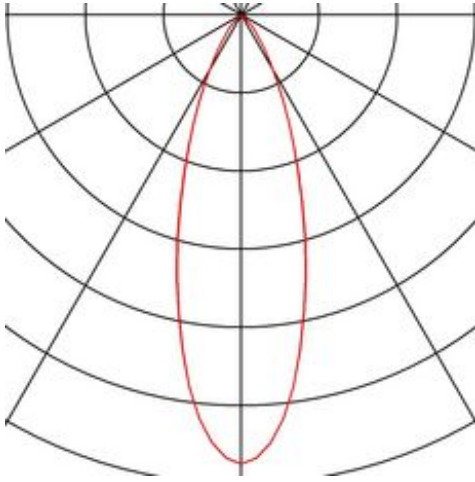

EURO CUBE

spot for 240V 3-phase track, LED, 3000K, black, 30°, incl. 3-phase adapter

Article number	152740
Number of light sources	10
Width	15 cm
Max. wattage	28.5 Watt
Light distribution type 3	Axis-symmetric
Lamp	COB LED
Feed-in capability	No
Lamp included	No
Tilt range	170 Degree
Rotation range	350 Degree
Length	15 cm
Height	21 cm
Net weight	1.245 kg
Gross weight	1.503 kg
Voltage	220-240 ~50/60 Volts
Protection class	I
Beam angle	30 Degree
Material	Aluminium
Colour	black
Way of mounting	Track mounting
Average lifespan	25000 Hours
Colour temperature	3000 Kelvin
Colour rendering index	90
Luminous flux	2150 lm
Energy efficiency class	A++
fastCalcEnabled	No
ranking	400
Catalogue page	BIG WHITE 2017: 338
Light distribution type 1	Direct

Adjustable spot EURO CUBE with suitable adapter for the 240V 3-phase track system. Designed as an optically appealing yet discreet high output LED spot for retail stores and trade fairs, this luminaire, available in a number of housing and light colours, is equipped with a Premium COB LED module with exceptional colour rendering. The longevity of the module is ensured by a heat sink integrated into the existing design.