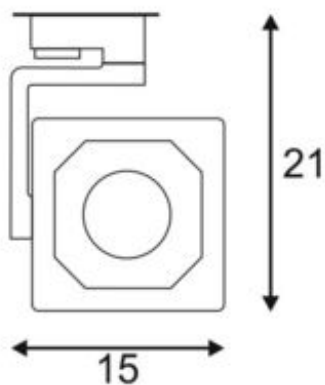

EURO CUBE

spot for 240V 3-phase track, LED, 3000K, black, 30°, incl. 3-phase adapter

Article number	152740
Number of light sources	10
Width	15 cm
Max. wattage	28.5 Watt
Light distribution type 3	Axis-symmetric
Lamp	COB LED
Feed-in capability	No
Lamp included	No
Tilt range	170 Degree
Rotation range	350 Degree
Length	15 cm
Height	21 cm
Net weight	1.245 kg
Gross weight	1.503 kg
Voltage	220-240 ~50/60 Volts
Protection class	I
Beam angle	30 Degree
Material	Aluminium
Colour	black
Way of mounting	Track mounting
Average lifespan	25000 Hours
Colour temperature	3000 Kelvin
Colour rendering index	90
Luminous flux	2150 lm
Energy efficiency class	A++
fastCalcEnabled	No
ranking	400
Catalogue page	BIG WHITE 2017: 338
Light distribution type 1	Direct

Adjustable spot EURO CUBE with suitable adapter for the 240V 3-phase track system. Designed as an optically appealing yet discreet high output LED spot for retail stores and trade fairs, this luminaire, available in a number of housing and light colours, is equipped with a Premium COB LED module with exceptional colour rendering. The longevity of the module is ensured by a heat sink integrated into the existing design.