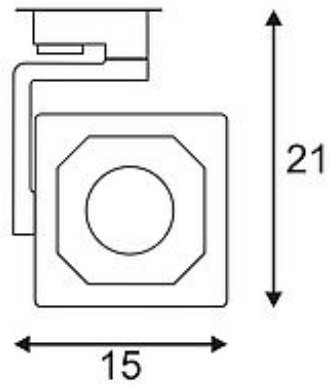

## EURO CUBE DLMI Spot

black, 2000lm, 4000K, incl. 3-circuit adaptor

Article number	152730
Catalogue	BIG WHITE 2015, Page 311
Type of lamp	LED lamp
Lamp	Philips Fortimo DLMi Module
Number of light sources	1
Lamp included	Yes
Tilt range	170 Degree
Rotation range	350 Degree
Width	15 cm
Height	21 cm
Net weight	1.269 kg
Gross weight	1.511 kg
Voltage	230
Max. wattage	27 Watt
Protection class	I
Material	aluminium
Colour	black
Way of mounting	track system mounting
Remark 1	The mounted adapter is suitable for all conventional 3 circuit tracks
Remark 2	Lamp head (W / H / D): 12,5 / 12,5 / 12 cm
Remark 3	Energy labels in your language are available in the Service Area sub point Download
Average lifespan	25000 Hours
Colour temperature	4000 Kelvin
Colour rendering index	>80
Luminous flux	2000 lm
Suitable for lamps from EEC	A
Suitable for lamps up to EEC	A++
Light distribution type 1	direct

Light distribution      rotationally symmetric  
type 3

Adjustable spotlight EURO CUBE DLMI with suitable adapter for the 3 circuit high-voltage track system. Designed as a visually attractive but discreet high-performance LED spot for shops and exhibitions, the various housing and light colour versions of the spot feature an incorporated DLMI module from Philips with about 1100 or about 2000lm depending on the respective version. The durability of the module is ensured by integrating a proper heatsink into the existing design. This luminaire contains built-in LED lamps. EEK: A - A++. The lamps cannot be changed in the luminaire.