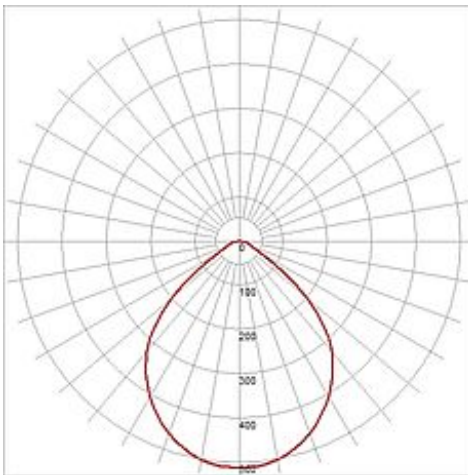

## EURO CUBE DLMI Spot

black, 2000lm, 4000K, incl. 3-circuit adaptor

Article number	152730
Catalogue	BIG WHITE 2015, Page 311
Type of lamp	LED lamp
Lamp	Philips Fortimo DLMi Module
Number of light sources	1
Lamp included	Yes
Tilt range	170 Degree
Rotation range	350 Degree
Width	15 cm
Height	21 cm
Net weight	1.269 kg
Gross weight	1.511 kg
Voltage	230
Max. wattage	27 Watt
Protection class	I
Material	aluminium
Colour	black
Way of mounting	track system mounting
Remark 1	The mounted adapter is suitable for all conventional 3 circuit tracks
Remark 2	Lamp head (W / H / D): 12,5 / 12,5 / 12 cm
Remark 3	Energy labels in your language are available in the Service Area sub point Download
Average lifespan	25000 Hours
Colour temperature	4000 Kelvin
Colour rendering index	>80
Luminous flux	2000 lm
Suitable for lamps from EEC	A
Suitable for lamps up to EEC	A++
Light distribution type 1	direct

Light distribution      rotationally symmetric  
type 3

Adjustable spotlight EURO CUBE DLMI with suitable adapter for the 3 circuit high-voltage track system. Designed as a visually attractive but discreet high-performance LED spot for shops and exhibitions, the various housing and light colour versions of the spot feature an incorporated DLMI module from Philips with about 1100 or about 2000lm depending on the respective version. The durability of the module is ensured by integrating a proper heatsink into the existing design. This luminaire contains built-in LED lamps. EEK: A - A++. The lamps cannot be changed in the luminaire.