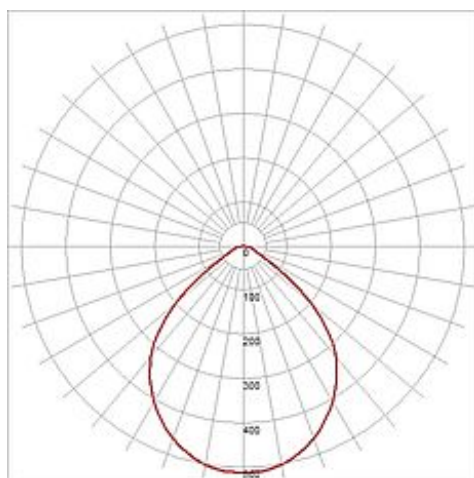

EURO CUBE DLMI Spot

silvergrey, 2000lm, 3000K, incl. 3-circuit adaptor

Article number	152724
Catalogue	BIG WHITE 2015, Page 311
Type of lamp	LED lamp
Lamp	Philips Fortimo DLMi Module
Number of light sources	1
Lamp included	Yes
Tilt range	170 Degree
Rotation range	350 Degree
Width	15 cm
Height	21 cm
Net weight	1.284 kg
Gross weight	1.509 kg
Voltage	230
Max. wattage	28 Watt
Protection class	I
Material	aluminium
Colour	silvergrey
Way of mounting	track system mounting
Remark 1	The mounted adapter is suitable for all conventional 3 circuit tracks
Remark 2	Lamp head (W / H / D): 12,5 / 12,5 / 12 cm
Remark 3	Energy labels in your language are available in the Service Area sub point Download
Average lifespan	25000 Hours
Colour temperature	3000 Kelvin
Colour rendering index	>80
Luminous flux	2000 lm
Suitable for lamps from EEC	A
Suitable for lamps up to EEC	A++
Light distribution type 1	direct

Light distribution rotationally symmetric
type 3

Adjustable spotlight EURO CUBE DLMI with suitable adapter for the 3 circuit high-voltage track system. Designed as a visually attractive but discreet high-performance LED spot for shops and exhibitions, the various housing and light colour versions of the spot feature an incorporated DLMI module from Philips with about 1100 or about 2000lm depending on the respective version. The durability of the module is ensured by integrating a proper heatsink into the existing design. This luminaire contains built-in LED lamps. EEK: A - A++. The lamps cannot be changed in the luminaire.