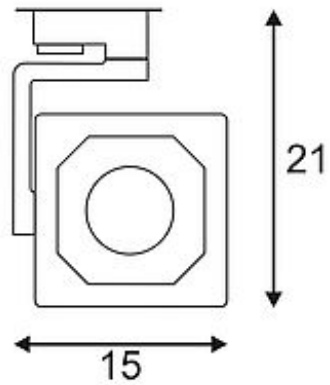

EURO CUBE DLMI Spot

silvergrey, 2000lm, 3000K, incl. 3-circuit adaptor

Article number	152724
Catalogue	BIG WHITE 2015, Page 311
Type of lamp	LED lamp
Lamp	Philips Fortimo DLMi Module
Number of light sources	1
Lamp included	Yes
Tilt range	170 Degree
Rotation range	350 Degree
Width	15 cm
Height	21 cm
Net weight	1.284 kg
Gross weight	1.509 kg
Voltage	230
Max. wattage	28 Watt
Protection class	I
Material	aluminium
Colour	silvergrey
Way of mounting	track system mounting
Remark 1	The mounted adapter is suitable for all conventional 3 circuit tracks
Remark 2	Lamp head (W / H / D): 12,5 / 12,5 / 12 cm
Remark 3	Energy labels in your language are available in the Service Area sub point Download
Average lifespan	25000 Hours
Colour temperature	3000 Kelvin
Colour rendering index	>80
Luminous flux	2000 lm
Suitable for lamps from EEC	A
Suitable for lamps up to EEC	A++
Light distribution type 1	direct

Light distribution rotationally symmetric
type 3

Adjustable spotlight EURO CUBE DLMI with suitable adapter for the 3 circuit high-voltage track system. Designed as a visually attractive but discreet high-performance LED spot for shops and exhibitions, the various housing and light colour versions of the spot feature an incorporated DLMI module from Philips with about 1100 or about 2000lm depending on the respective version. The durability of the module is ensured by integrating a proper heatsink into the existing design. This luminaire contains built-in LED lamps. EEK: A - A++. The lamps cannot be changed in the luminaire.