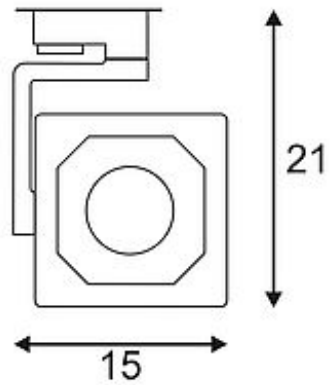

## EURO CUBE DLMI Spot

white, 2000lm, 3000K, incl. 3-circuit adaptor

Article number	152721
Catalogue	BIG WHITE 2015, Page 311
Type of lamp	LED lamp
Lamp	Philips Fortimo DLMi Module
Number of light sources	1
Lamp included	Yes
Tilt range	170 Degree
Rotation range	350 Degree
Width	15 cm
Height	21 cm
Net weight	1.283 kg
Gross weight	1.522 kg
Voltage	230
Max. wattage	28 Watt
Protection class	I
Material	aluminium
Colour	white
Way of mounting	track system mounting
Remark 1	The mounted adapter is suitable for all conventional 3 circuit tracks
Remark 2	Lamp head (W / H / D): 12,5 / 12,5 / 12 cm
Remark 3	Energy labels in your language are available in the Service Area sub point Download
Average lifespan	25000 Hours
Colour temperature	3000 Kelvin
Colour rendering index	>80
Luminous flux	2000 lm
Suitable for lamps from EEC	A
Suitable for lamps up to EEC	A++
Light distribution type 1	direct

Light distribution      rotationally symmetric  
type 3

Adjustable spotlight EURO CUBE DLMI with suitable adapter for the 3 circuit high-voltage track system. Designed as a visually attractive but discreet high-performance LED spot for shops and exhibitions, the various housing and light colour versions of the spot feature an incorporated DLMI module from Philips with about 1100 or about 2000lm depending on the respective version. The durability of the module is ensured by integrating a proper heatsink into the existing design. This luminaire contains built-in LED lamps. EEK: A - A++. The lamps cannot be changed in the luminaire.