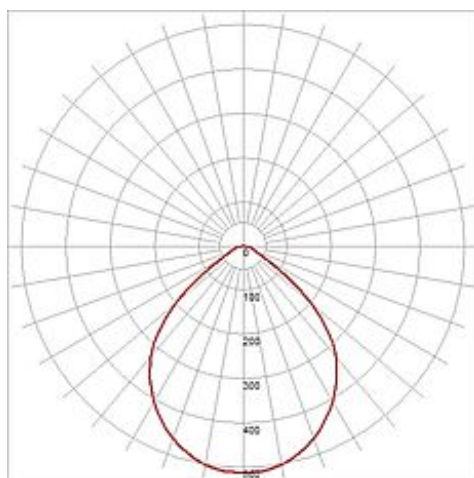

## EURO CUBE DLMI Spot

white, 2000lm, 3000K, incl. 3-circuit adaptor

Article number	152721
Catalogue	BIG WHITE 2015, Page 311
Type of lamp	LED lamp
Lamp	Philips Fortimo DLMi Module
Number of light sources	1
Lamp included	Yes
Tilt range	170 Degree
Rotation range	350 Degree
Width	15 cm
Height	21 cm
Net weight	1.283 kg
Gross weight	1.522 kg
Voltage	230
Max. wattage	28 Watt
Protection class	I
Material	aluminium
Colour	white
Way of mounting	track system mounting
Remark 1	The mounted adapter is suitable for all conventional 3 circuit tracks
Remark 2	Lamp head (W / H / D): 12,5 / 12,5 / 12 cm
Remark 3	Energy labels in your language are available in the Service Area sub point Download
Average lifespan	25000 Hours
Colour temperature	3000 Kelvin
Colour rendering index	>80
Luminous flux	2000 lm
Suitable for lamps from EEC	A
Suitable for lamps up to EEC	A++
Light distribution type 1	direct

Light distribution      rotationally symmetric  
type 3

Adjustable spotlight EURO CUBE DLMI with suitable adapter for the 3 circuit high-voltage track system. Designed as a visually attractive but discreet high-performance LED spot for shops and exhibitions, the various housing and light colour versions of the spot feature an incorporated DLMI module from Philips with about 1100 or about 2000lm depending on the respective version. The durability of the module is ensured by integrating a proper heatsink into the existing design. This luminaire contains built-in LED lamps. EEK: A - A++. The lamps cannot be changed in the luminaire.