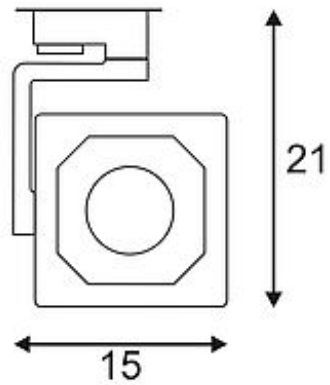

EURO CUBE DLMI Spot

black, 2000lm, 3000K, incl. 3-circuit adaptor

Article number	152720
Catalogue	BIG WHITE 2015, Page 311
Type of lamp	LED lamp
Lamp	Philips Fortimo DLMi Module
Number of light sources	1
Lamp included	Yes
Tilt range	170 Degree
Rotation range	350 Degree
Width	15 cm
Height	21 cm
Net weight	1.28 kg
Gross weight	1.489 kg
Voltage	230
Max. wattage	28 Watt
Protection class	I
Material	aluminium
Colour	black
Way of mounting	track system mounting
Remark 1	The mounted adapter is suitable for all conventional 3 circuit tracks
Remark 2	Lamp head (W / H / D): 12,5 / 12,5 / 12 cm
Remark 3	Energy labels in your language are available in the Service Area sub point Download
Average lifespan	25000 Hours
Colour temperature	3000 Kelvin
Colour rendering index	>80
Luminous flux	2000 lm
Suitable for lamps from EEC	A
Suitable for lamps up to EEC	A++
Light distribution type 1	direct

Light distribution rotationally symmetric
type 3

Adjustable spotlight EURO CUBE DLMI with suitable adapter for the 3 circuit high-voltage track system. Designed as a visually attractive but discreet high-performance LED spot for shops and exhibitions, the various housing and light colour versions of the spot feature an incorporated DLMI module from Philips with about 1100 or about 2000lm depending on the respective version. The durability of the module is ensured by integrating a proper heatsink into the existing design. This luminaire contains built-in LED lamps. EEK: A - A++. The lamps cannot be changed in the luminaire.