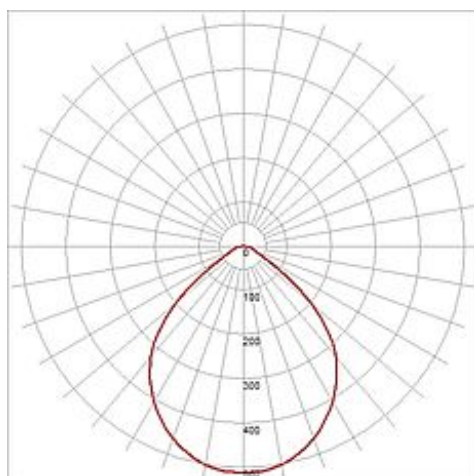

EURO CUBE DLMI Spot

black, 2000lm, 3000K, incl. 3-circuit adaptor

Article number	152720
Catalogue	BIG WHITE 2015, Page 311
Type of lamp	LED lamp
Lamp	Philips Fortimo DLMi Module
Number of light sources	1
Lamp included	Yes
Tilt range	170 Degree
Rotation range	350 Degree
Width	15 cm
Height	21 cm
Net weight	1.28 kg
Gross weight	1.489 kg
Voltage	230
Max. wattage	28 Watt
Protection class	I
Material	aluminium
Colour	black
Way of mounting	track system mounting
Remark 1	The mounted adapter is suitable for all conventional 3 circuit tracks
Remark 2	Lamp head (W / H / D): 12,5 / 12,5 / 12 cm
Remark 3	Energy labels in your language are available in the Service Area sub point Download
Average lifespan	25000 Hours
Colour temperature	3000 Kelvin
Colour rendering index	>80
Luminous flux	2000 lm
Suitable for lamps from EEC	A
Suitable for lamps up to EEC	A++
Light distribution type 1	direct

Light distribution rotationally symmetric
type 3

Adjustable spotlight EURO CUBE DLMI with suitable adapter for the 3 circuit high-voltage track system. Designed as a visually attractive but discreet high-performance LED spot for shops and exhibitions, the various housing and light colour versions of the spot feature an incorporated DLMI module from Philips with about 1100 or about 2000lm depending on the respective version. The durability of the module is ensured by integrating a proper heatsink into the existing design. This luminaire contains built-in LED lamps. EEK: A - A++. The lamps cannot be changed in the luminaire.