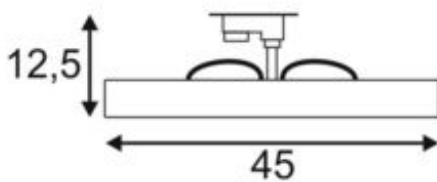

LYNAH

spot for 240V 3-phase track, double-headed, LED, 3000K, round, matt white, max. 20W, incl. 3-phase adapter

Article number	152581
Number of light sources	2
Max. wattage	20 Watt
Lamp	COB LED module
Light distribution type 3	rotationally symmetric
Light distribution type 1	Direct
Product family	Lynah
Feed-in capability	No
Lamp included	No
Length	45 cm
Width	16.2 cm
Height	12.5 cm
Net weight	1.938 kg
Gross weight	2.448 kg
Voltage	220-240 ~50/60 Volts
Protection class	I
Beam angle	14 Degree
Material	Aluminium
Colour	matt white
Way of mounting	Track mounting
Average lifespan	40000 Hours
Colour temperature	3000 Kelvin
Colour rendering index	80
Luminous flux	1320 lm
Energy efficiency class	A++
fastCalcEnabled	No
ranking	400
Catalogue page	BIG WHITE 2017: 344

The timeless and modern design, as well as the efficiency of the LYNAH luminaire series, available in matt black or matt white and outfitted with an adapter for the 240V 3-phase track system, make it an innovative lighting option for any setting. The lamp holders are multi-directional, thus allowing the individual focus of the light beam. The luminaire is equipped with dimmable LED modules with a beam angle of 24° each.