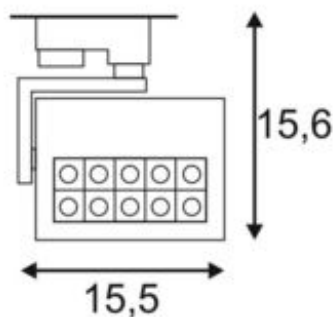

PROFUNO spot for 240V 3-phase track

LED, 3000K, silver-grey, 60°, incl. 3-phase adapter

Article number	152554
Number of light sources	10
Max. wattage	18 Watt
Lamp	PowerLED
Light distribution type 1	Direct
Light distribution type 3	Axis-symmetric
Product family	Profuno
Feed-in capability	No
Lamp included	No
Length	15.5 cm
Width	3.2 cm
Height	15.6 cm
Net weight	0.697 kg
Gross weight	0.853 kg
Voltage	220-240 ~50/60 . 500 Volts
Protection class	I
Beam angle	50 Degree
Material	Aluminium
Colour	Silver-grey
Way of mounting	Track mounting
Average lifespan	25000 Hours
Colour temperature	3000 Kelvin
Colour rendering index	80
Luminous flux	960 lm
Energy efficiency class	A++
fastCalcEnabled	No
ranking	300
Catalogue page	BIG WHITE 2017: 337