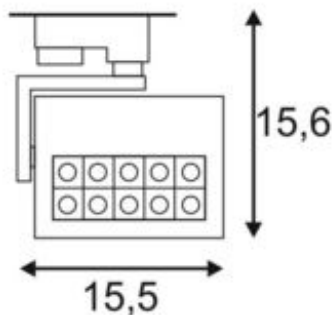

PROFUNO spot for 240V 3-phase track

LED, 3000K, white, 60°, incl. 3-phase adapter

Article number	152551
Number of light sources	10
Max. wattage	18 Watt
Lamp	PowerLED
Light distribution type 1	Direct
Light distribution type 3	Axis-symmetric
Product family	Profuno
Feed-in capability	No
Lamp included	No
Length	15.5 cm
Width	3.2 cm
Height	15.6 cm
Net weight	0.715 kg
Gross weight	0.871 kg
Voltage	220-240 ~50/60 . 500 Volts
Protection class	I
Beam angle	50 Degree
Material	Aluminium
Colour	white
Way of mounting	Track mounting
Average lifespan	25000 Hours
Colour temperature	3000 Kelvin
Colour rendering index	80
Luminous flux	960 lm
Energy efficiency class	A++
fastCalcEnabled	No
ranking	300
Catalogue page	BIG WHITE 2017: 337