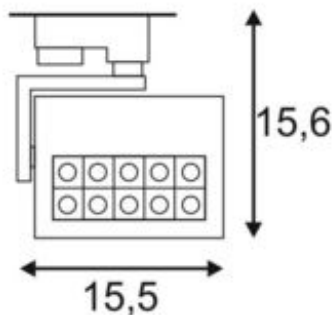

## PROFUNO spot for 240V 3-phase track

LED, 3000K, black, 60°, incl. 3-phase adapter

Article number	152550
Number of light sources	10
Max. wattage	18 Watt
Lamp	PowerLED
Light distribution type 1	Direct
Light distribution type 3	Axis-symmetric
Product family	Profuno
Feed-in capability	No
Lamp included	No
Length	15.5 cm
Width	3.2 cm
Height	15.6 cm
Net weight	0.728 kg
Gross weight	0.89 kg
Voltage	220-240 ~50/60 . 500 Volts
Protection class	I
Beam angle	50 Degree
Material	Aluminium
Colour	black
Way of mounting	Track mounting
Average lifespan	25000 Hours
Colour temperature	3000 Kelvin
Colour rendering index	80
Luminous flux	960 lm
Energy efficiency class	A++
fastCalcEnabled	No
ranking	300
Catalogue page	BIG WHITE 2017: 337