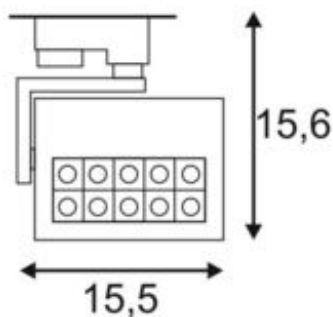

## PROFUNO spot for 240V 3-phase track

LED, 3000K, silver-grey, 30°, incl. 3-phase adapter

Article number	152544
Number of light sources	10
Max. wattage	18 Watt
Lamp	PowerLED
Light distribution type 1	Direct
Light distribution type 3	Axis-symmetric
Product family	Profuno
Feed-in capability	No
Lamp included	No
Length	15.5 cm
Width	3.2 cm
Height	15.6 cm
Net weight	0.71 kg
Gross weight	0.868 kg
Voltage	220-240 ~50/60 . 500 Volts
Protection class	I
Beam angle	30 Degree
Material	Aluminium
Colour	Silver-grey
Way of mounting	Track mounting
Average lifespan	25000 Hours
Colour temperature	3000 Kelvin
Colour rendering index	80
Luminous flux	1020 lm
Energy efficiency class	A++
fastCalcEnabled	No
ranking	300
Catalogue page	BIG WHITE 2017: 337