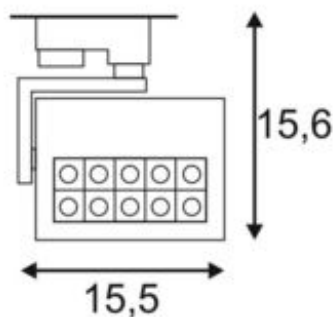

PROFUNO spot for 240V 3-phase track

LED, 3000K, white, 30°, incl. 3-phase adapter

Article number	152541
Number of light sources	10
Max. wattage	18 Watt
Lamp	PowerLED
Light distribution type 1	Direct
Light distribution type 3	Axis-symmetric
Product family	Profuno
Feed-in capability	No
Lamp included	No
Length	15.5 cm
Width	3.2 cm
Height	15.6 cm
Net weight	0.732 kg
Gross weight	0.881 kg
Voltage	220-240 ~50/60 . 500 Volts
Protection class	I
Beam angle	30 Degree
Material	Aluminium
Colour	white
Way of mounting	Track mounting
Average lifespan	25000 Hours
Colour temperature	3000 Kelvin
Colour rendering index	80
Luminous flux	1020 lm
Energy efficiency class	A++
fastCalcEnabled	No
ranking	300
Catalogue page	BIG WHITE 2017: 337