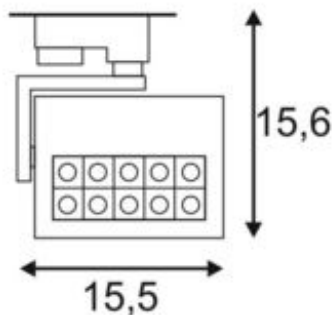

PROFUNO spot for 240V 3-phase track

LED, 3000K, black, 30°, incl. 3-phase adapter

Article number	152540
Number of light sources	10
Max. wattage	18 Watt
Lamp	PowerLED
Light distribution type 1	Direct
Light distribution type 3	Axis-symmetric
Product family	Profuno
Feed-in capability	No
Lamp included	No
Length	15.5 cm
Width	3.2 cm
Height	15.6 cm
Net weight	0.723 kg
Gross weight	0.896 kg
Voltage	220-240 ~50/60 . 500 Volts
Protection class	I
Beam angle	30 Degree
Material	Aluminium
Colour	black
Way of mounting	Track mounting
Average lifespan	25000 Hours
Colour temperature	3000 Kelvin
Colour rendering index	80
Luminous flux	1020 lm
Energy efficiency class	A++
fastCalcEnabled	No
ranking	300
Catalogue page	BIG WHITE 2017: 337