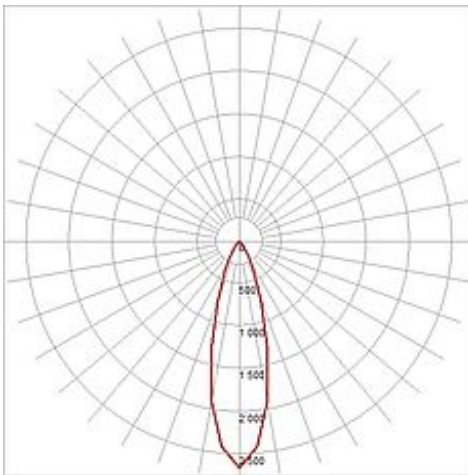

LED TRACKSPOT

white, 3x 3W, 3000K, 10°, incl. 3-circuit adaptor

Article number	152511
Type of lamp	LED lamp
Lamp	Power LED 3W
Number of light sources	3
Lamp included	Yes
Tilt range	90 Degree
Rotation range	350 Degree
Length	9 cm
Width	7.3 cm
Height	17.5 cm
Net weight	0.46 kg
Gross weight	0.569 kg
Voltage	230 Volt
Max. wattage	9 Watt
Protection class	I
Beam angle	30 Degree
Material	aluminium / plastic
Colour	white
Way of mounting	track system mounting
Remark 1	LED driver incorporated
Remark 2	The mounted adapter is suitable for all conventional 3 circuit tracks
Remark 3	Energy labels in your language are available in the Service Area sub point Download
Average lifespan	30000 Hours
Colour temperature	3000 Kelvin
Colour rendering index	>80
Luminous flux	410 lm
Suitable for lamps from EEC	A
Suitable for lamps up to EEC	A++
Light distribution type 1	direct

Light distribution
type 3

rotationally symmetric

The LED spotlight TRACKSPOT with incorporated adaptor for the 3-circuit high-voltage system can be rotated and swivelled. Equipped with three strong and warmwhite PowerLED, TRACKSPOT is available in different colour versions and emitting angles. This luminaire contains built-in LED lamps. EEK: A - A++. The lamps cannot be changed in the luminaire.