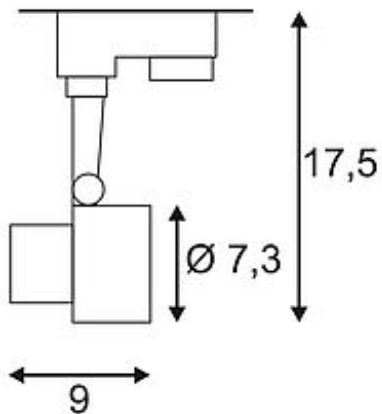

LED TRACKSPOT

white, 3x 3W, 3000K, 10°, incl. 3-circuit adaptor

Article number	152511
Type of lamp	LED lamp
Lamp	Power LED 3W
Number of light sources	3
Lamp included	Yes
Tilt range	90 Degree
Rotation range	350 Degree
Length	9 cm
Width	7.3 cm
Height	17.5 cm
Net weight	0.46 kg
Gross weight	0.569 kg
Voltage	230 Volt
Max. wattage	9 Watt
Protection class	I
Beam angle	30 Degree
Material	aluminium / plastic
Colour	white
Way of mounting	track system mounting
Remark 1	LED driver incorporated
Remark 2	The mounted adapter is suitable for all conventional 3 circuit tracks
Remark 3	Energy labels in your language are available in the Service Area sub point Download
Average lifespan	30000 Hours
Colour temperature	3000 Kelvin
Colour rendering index	>80
Luminous flux	410 lm
Suitable for lamps from EEC	A
Suitable for lamps up to EEC	A++
Light distribution type 1	direct

Light distribution
type 3

rotationally symmetric

The LED spotlight TRACKSPOT with incorporated adaptor for the 3-circuit high-voltage system can be rotated and swivelled. Equipped with three strong and warmwhite PowerLED, TRACKSPOT is available in different colour versions and emitting angles. This luminaire contains built-in LED lamps. EEK: A - A++. The lamps cannot be changed in the luminaire.