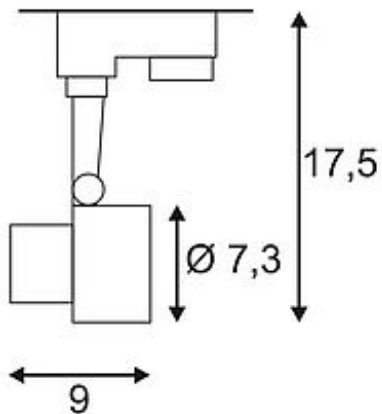

LED TRACKSPOT

white, 3x 3W, 3000K, 10°, incl. 3-circuit adaptor

Article number	152501
Type of lamp	LED lamp
Lamp	Power LED 3W
Number of light sources	3
Lamp included	Yes
Tilt range	90 Degree
Rotation range	350 Degree
Length	9 cm
Width	7.3 cm
Height	17.5 cm
Net weight	0.459 kg
Gross weight	1.391 kg
Voltage	230 Volt
Max. wattage	9 Watt
Protection class	I
Beam angle	10 Degree
Material	aluminium / plastic
Colour	white
Way of mounting	track system mounting
Remark 1	LED driver incorporated
Remark 2	The mounted adapter is suitable for all conventional 3 circuit tracks
Remark 3	Energy labels in your language are available in the Service Area sub point Download
Average lifespan	30000 Hours
Colour temperature	3000 Kelvin
Colour rendering index	>80
Luminous flux	410 lm
Suitable for lamps from EEC	A
Suitable for lamps up to EEC	A++
Light distribution type 1	direct

Light distribution
type 3

rotationally symmetric

The LED spotlight TRACKSPOT with incorporated adaptor for the 3-circuit high-voltage system can be rotated and swivelled. Equipped with three strong and warmwhite PowerLED, TRACKSPOT is available in different colour versions and emitting angles. This luminaire contains built-in LED lamps. EEK: A - A++. The lamps cannot be changed in the luminaire.