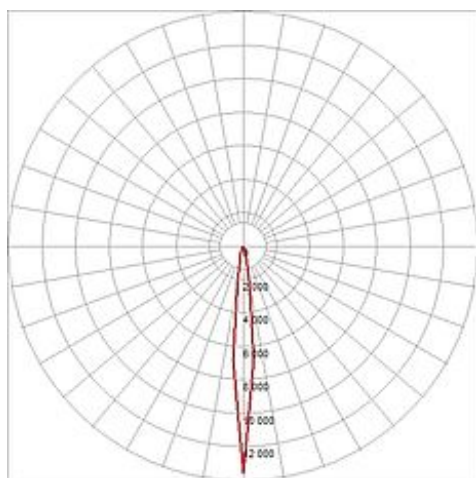

LED TRACKSPOT

white, 3x 3W, 3000K, 10°, incl. 3-circuit adaptor

Article number	152501
Type of lamp	LED lamp
Lamp	Power LED 3W
Number of light sources	3
Lamp included	Yes
Tilt range	90 Degree
Rotation range	350 Degree
Length	9 cm
Width	7.3 cm
Height	17.5 cm
Net weight	0.459 kg
Gross weight	1.391 kg
Voltage	230 Volt
Max. wattage	9 Watt
Protection class	I
Beam angle	10 Degree
Material	aluminium / plastic
Colour	white
Way of mounting	track system mounting
Remark 1	LED driver incorporated
Remark 2	The mounted adapter is suitable for all conventional 3 circuit tracks
Remark 3	Energy labels in your language are available in the Service Area sub point Download
Average lifespan	30000 Hours
Colour temperature	3000 Kelvin
Colour rendering index	>80
Luminous flux	410 lm
Suitable for lamps from EEC	A
Suitable for lamps up to EEC	A++
Light distribution type 1	direct

Light distribution
type 3

rotationally symmetric

The LED spotlight TRACKSPOT with incorporated adaptor for the 3-circuit high-voltage system can be rotated and swivelled. Equipped with three strong and warmwhite PowerLED, TRACKSPOT is available in different colour versions and emitting angles. This luminaire contains built-in LED lamps. EEK: A - A++. The lamps cannot be changed in the luminaire.