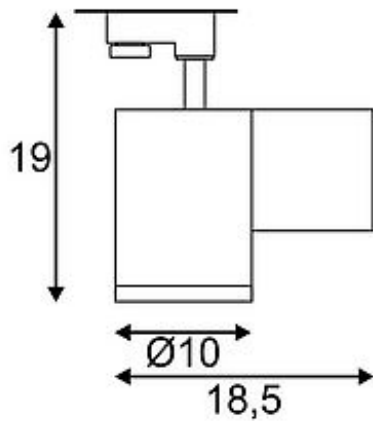

ENOLA_C 18 SPOT

round, silvergrey, 18W, 3000K, 55°, incl. 3-circuit adaptor

Article number	152474
Catalogue	BIG WHITE 2015, Page 313
Type of lamp	LED lamp
Lamp	planar LED 18W
Number of light sources	1
Lamp included	Yes
Tilt range	90 Degree
Rotation range	350 Degree
Length	22.2 cm
Width	16 cm
Height	15.5 cm
Net weight	1.047 kg
Gross weight	1.377 kg
Voltage	230 Volt
Max. wattage	20.5 Watt
Protection class	I
Beam angle	55 Degree
Material	aluminium
Colour	silvergrey
Way of mounting	track system mounting
Remark 1	The mounted adaptor is suitable for all conventional 3 circuit tracks
Remark 2	LED driver incorporated
Remark 3	Energy labels in your language are available in the Service Area sub point Download
Average lifespan	40000 Hours
Colour temperature	3000 Kelvin
Colour rendering index	>80
Luminous flux	1550 lm
Suitable for lamps from EEC	A
Suitable for lamps up to EEC	A++

Light distribution type 1	direct
---------------------------	--------

Light distribution type 3	rotationally symmetric
---------------------------	------------------------

Adjustable high-voltage LED spotlight ENOLA_C18 with suitable adapter for the 3 circuit high voltage track system. Equipped with a warm white high-performance 18W COB LED, the spotlight is available in several colours and beam angles. As an accessory for the cylindrical spot we additionally offer decorative rings with textured glass diffusers. This luminaire contains built-in LED lamps. EEK: A - A++. The lamps cannot be changed in the luminaire.