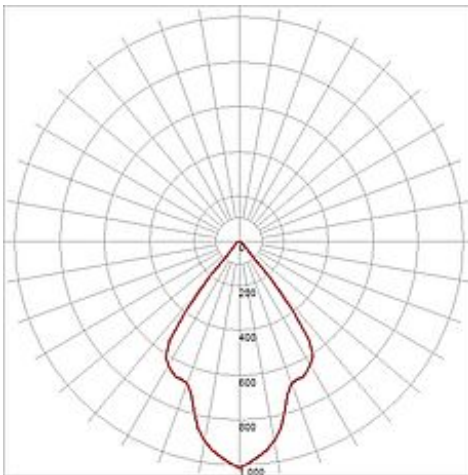

ENOLA_C 18 SPOT

round, silvergrey, 18W, 3000K, 55°, incl. 3-circuit adaptor

Article number	152474
Catalogue	BIG WHITE 2015, Page 313
Type of lamp	LED lamp
Lamp	planar LED 18W
Number of light sources	1
Lamp included	Yes
Tilt range	90 Degree
Rotation range	350 Degree
Length	22.2 cm
Width	16 cm
Height	15.5 cm
Net weight	1.047 kg
Gross weight	1.377 kg
Voltage	230 Volt
Max. wattage	20.5 Watt
Protection class	I
Beam angle	55 Degree
Material	aluminium
Colour	silvergrey
Way of mounting	track system mounting
Remark 1	The mounted adaptor is suitable for all conventional 3 circuit tracks
Remark 2	LED driver incorporated
Remark 3	Energy labels in your language are available in the Service Area sub point Download
Average lifespan	40000 Hours
Colour temperature	3000 Kelvin
Colour rendering index	>80
Luminous flux	1550 lm
Suitable for lamps from EEC	A
Suitable for lamps up to EEC	A++

Light distribution type 1	direct
---------------------------	--------

Light distribution type 3	rotationally symmetric
---------------------------	------------------------

Adjustable high-voltage LED spotlight ENOLA_C18 with suitable adapter for the 3 circuit high voltage track system. Equipped with a warm white high-performance 18W COB LED, the spotlight is available in several colours and beam angles. As an accessory for the cylindrical spot we additionally offer decorative rings with textured glass diffusers. This luminaire contains built-in LED lamps. EEK: A - A++. The lamps cannot be changed in the luminaire.