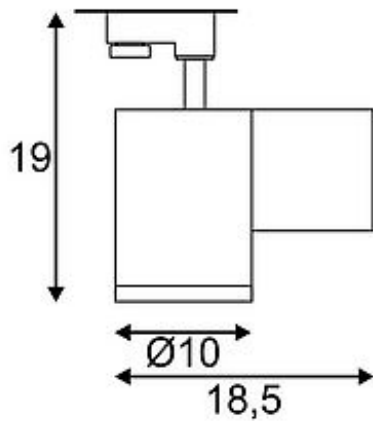

ENOLA_C 18 SPOT

round, white, 18W, 3000K, 55°, incl. 3-circuit adaptor

| | |
|------------------------------|---|
| Article number | 152471 |
| Catalogue | BIG WHITE 2015, Page 313 |
| Type of lamp | LED lamp |
| Lamp | planar LED 18W |
| Number of light sources | 1 |
| Lamp included | Yes |
| Tilt range | 90 Degree |
| Rotation range | 350 Degree |
| Length | 22.2 cm |
| Width | 16 cm |
| Height | 15.5 cm |
| Net weight | 1.055 kg |
| Gross weight | 1.373 kg |
| Voltage | 230 Volt |
| Max. wattage | 20.5 Watt |
| Protection class | I |
| Beam angle | 55 Degree |
| Material | aluminium |
| Colour | white |
| Way of mounting | track system mounting |
| Remark 1 | The mounted adaptor is suitable for all conventional 3 circuit tracks |
| Remark 2 | LED driver incorporated |
| Remark 3 | Energy labels in your language are available in the Service Area sub point Download |
| Average lifespan | 40000 Hours |
| Colour temperature | 3000 Kelvin |
| Colour rendering index | >80 |
| Luminous flux | 1550 lm |
| Suitable for lamps from EEC | A |
| Suitable for lamps up to EEC | A++ |

Light distribution
type 1

direct

Light distribution
type 3

rotationally symmetric

Adjustable high-voltage LED spotlight ENOLA_C18 with suitable adapter for the 3 circuit high voltage track system. Equipped with a warm white high-performance 18W COB LED, the spotlight is available in several colours and beam angles. As an accessory for the cylindrical spot we additionally offer decorative rings with textured glass diffusers. This luminaire contains built-in LED lamps. EEK: A - A++. The lamps cannot be changed in the luminaire.