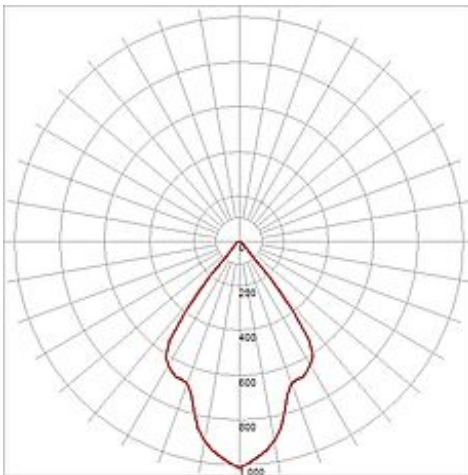

ENOLA_C 18 SPOT

round, white, 18W, 3000K, 55°, incl. 3-circuit adaptor

| | |
|------------------------------|---|
| Article number | 152471 |
| Catalogue | BIG WHITE 2015, Page 313 |
| Type of lamp | LED lamp |
| Lamp | planar LED 18W |
| Number of light sources | 1 |
| Lamp included | Yes |
| Tilt range | 90 Degree |
| Rotation range | 350 Degree |
| Length | 22.2 cm |
| Width | 16 cm |
| Height | 15.5 cm |
| Net weight | 1.055 kg |
| Gross weight | 1.373 kg |
| Voltage | 230 Volt |
| Max. wattage | 20.5 Watt |
| Protection class | I |
| Beam angle | 55 Degree |
| Material | aluminium |
| Colour | white |
| Way of mounting | track system mounting |
| Remark 1 | The mounted adaptor is suitable for all conventional 3 circuit tracks |
| Remark 2 | LED driver incorporated |
| Remark 3 | Energy labels in your language are available in the Service Area sub point Download |
| Average lifespan | 40000 Hours |
| Colour temperature | 3000 Kelvin |
| Colour rendering index | >80 |
| Luminous flux | 1550 lm |
| Suitable for lamps from EEC | A |
| Suitable for lamps up to EEC | A++ |

Light distribution
type 1

direct

Light distribution
type 3

rotationally symmetric

Adjustable high-voltage LED spotlight ENOLA_C18 with suitable adapter for the 3 circuit high voltage track system. Equipped with a warm white high-performance 18W COB LED, the spotlight is available in several colours and beam angles. As an accessory for the cylindrical spot we additionally offer decorative rings with textured glass diffusers. This luminaire contains built-in LED lamps. EEK: A - A++. The lamps cannot be changed in the luminaire.