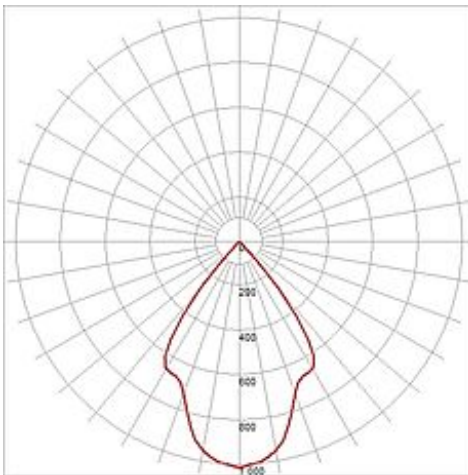

## ENOLA\_C 18 SPOT

round, black 18W, 3000K, 55°, incl. 3-circuit adaptor

Article number	152470
Catalogue	BIG WHITE 2015, Page 313
Type of lamp	LED lamp
Lamp	planar LED 18W
Number of light sources	1
Lamp included	Yes
Tilt range	90 Degree
Rotation range	350 Degree
Length	22.2 cm
Width	16 cm
Height	15.5 cm
Net weight	1.051 kg
Gross weight	1.396 kg
Voltage	230 Volt
Max. wattage	20.5 Watt
Protection class	I
Beam angle	55 Degree
Material	aluminium
Colour	black
Way of mounting	track system mounting
Remark 1	The mounted adaptor is suitable for all conventional 3 circuit tracks
Remark 2	LED driver incorporated
Remark 3	Energy labels in your language are available in the Service Area sub point Download
Average lifespan	40000 Hours
Colour temperature	3000 Kelvin
Colour rendering index	>80
Luminous flux	1550 lm
Suitable for lamps from EEC	A
Suitable for lamps up to EEC	A++

Light distribution  
type 1

direct

Light distribution  
type 3

rotationally symmetric

Adjustable high-voltage LED spotlight ENOLA\_C18 with suitable adapter for the 3 circuit high voltage track system. Equipped with a warm white high-performance 18W COB LED, the spotlight is available in several colours and beam angles. As an accessory for the cylindrical spot we additionally offer decorative rings with textured glass diffusers. This luminaire contains built-in LED lamps. EEK: A - A++. The lamps cannot be changed in the luminaire.