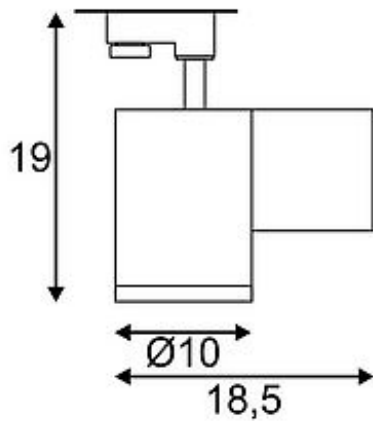

## ENOLA\_C 18 SPOT

round, black 18W, 3000K, 55°, incl. 3-circuit adaptor

Article number	152470
Catalogue	BIG WHITE 2015, Page 313
Type of lamp	LED lamp
Lamp	planar LED 18W
Number of light sources	1
Lamp included	Yes
Tilt range	90 Degree
Rotation range	350 Degree
Length	22.2 cm
Width	16 cm
Height	15.5 cm
Net weight	1.051 kg
Gross weight	1.396 kg
Voltage	230 Volt
Max. wattage	20.5 Watt
Protection class	I
Beam angle	55 Degree
Material	aluminium
Colour	black
Way of mounting	track system mounting
Remark 1	The mounted adaptor is suitable for all conventional 3 circuit tracks
Remark 2	LED driver incorporated
Remark 3	Energy labels in your language are available in the Service Area sub point Download
Average lifespan	40000 Hours
Colour temperature	3000 Kelvin
Colour rendering index	>80
Luminous flux	1550 lm
Suitable for lamps from EEC	A
Suitable for lamps up to EEC	A++

Light distribution  
type 1

direct

Light distribution  
type 3

rotationally symmetric

Adjustable high-voltage LED spotlight ENOLA\_C18 with suitable adapter for the 3 circuit high voltage track system. Equipped with a warm white high-performance 18W COB LED, the spotlight is available in several colours and beam angles. As an accessory for the cylindrical spot we additionally offer decorative rings with textured glass diffusers. This luminaire contains built-in LED lamps. EEK: A - A++. The lamps cannot be changed in the luminaire.