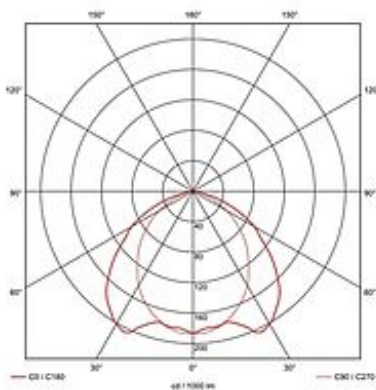

PL 2/24 SHOP spot

silvergrey/black, 2xTC-L 24W, incl. 3-circuit adaptor

Article number	152272
Type of lamp	Conventional lamp
Lamp	TC-L 24W compact fluorescent bulb
Lampholder / Socket	2G11
Number of light sources	2
Lamp included	No
Tilt range	180 Degree
Rotation range	350 Degree
Length	42.7 cm
Width	14 cm
Height	27.5 cm
Net weight	2.914 kg
Gross weight	0.432 kg
Voltage	230 Volt
Max. wattage	48 Watt
Protection class	I
Material	aluminium / plastic
Colour	silvergrey
Way of mounting	track system mounting
Remark 1	Conventional ballast incorporated
Remark 2	The mounted adaptor is suitable for all conventional 3 circuit tracks
Remark 3	Energy labels in your language are available in the Service Area sub point Download
Energy class ballast	B2
Suitable for lamps from EEC	A
Suitable for lamps up to EEC	A
Light distribution type 1	direct
Light distribution type 3	axisymmetric