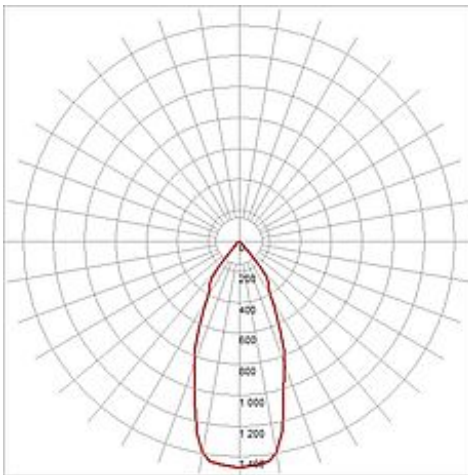

## ENOLA\_C SPOT 1 LED ceiling lamp

round, white, 9W LED, 35°, 3000K

Article number	152111
Catalogue	BIG WHITE 2015, Page 291
Type of lamp	LED lamp
Lamp	planar LED 9W
Number of light sources	1
Lamp included	Yes
Tilt range	190 Degree
Rotation range	330 Degree
Length	17.5 cm
Width	10 cm
Height	16.1 cm
Net weight	0.887 kg
Gross weight	0.718 kg
Voltage	230 Volt
Max. wattage	11.2 Watt
Protection class	I
Beam angle	35 Degree
Material	aluminium / steel
Colour	white
Way of mounting	surface ceiling mounting
Remark 1	LED driver incorporated
Remark 2	Energy labels in your language are available in the Service Area sub point Download
Average lifespan	40000 Hours
Colour temperature	3000 Kelvin
Colour rendering index	>80
Luminous flux	750 lm
Suitable for lamps from EEC	A
Suitable for lamps up to EEC	A++
Light distribution type 1	direct

Light distribution  
type 3

rotationally symmetric

The puristic ceiling mounted luminaire ENOLA\_C SPOT 1 LED consists of an adjustable aluminum construction and is equipped with a high-performance, warm white COB LED. By the incorporated LED driver, the electrical connection is made directly to 230V mains supply. As an accessory for the cylindrical spot, we also offer suitable decorative rings with a textured glass diffuser. This luminaire contains built-in LED lamps. EEK: A - A++. The lamps cannot be changed in the luminaire.