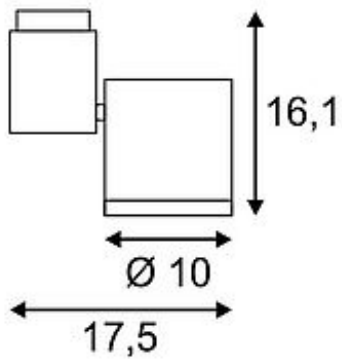

## ENOLA\_C SPOT 1 LED ceiling lamp

round, white, 9W LED, 35°, 3000K

Article number	152111
Catalogue	BIG WHITE 2015, Page 291
Type of lamp	LED lamp
Lamp	planar LED 9W
Number of light sources	1
Lamp included	Yes
Tilt range	190 Degree
Rotation range	330 Degree
Length	17.5 cm
Width	10 cm
Height	16.1 cm
Net weight	0.887 kg
Gross weight	0.718 kg
Voltage	230 Volt
Max. wattage	11.2 Watt
Protection class	I
Beam angle	35 Degree
Material	aluminium / steel
Colour	white
Way of mounting	surface ceiling mounting
Remark 1	LED driver incorporated
Remark 2	Energy labels in your language are available in the Service Area sub point Download
Average lifespan	40000 Hours
Colour temperature	3000 Kelvin
Colour rendering index	>80
Luminous flux	750 lm
Suitable for lamps from EEC	A
Suitable for lamps up to EEC	A++
Light distribution type 1	direct

Light distribution  
type 3

rotationally symmetric

The puristic ceiling mounted luminaire ENOLA\_C SPOT 1 LED consists of an adjustable aluminum construction and is equipped with a high-performance, warm white COB LED. By the incorporated LED driver, the electrical connection is made directly to 230V mains supply. As an accessory for the cylindrical spot, we also offer suitable decorative rings with a textured glass diffuser. This luminaire contains built-in LED lamps. EEK: A - A++. The lamps cannot be changed in the luminaire.