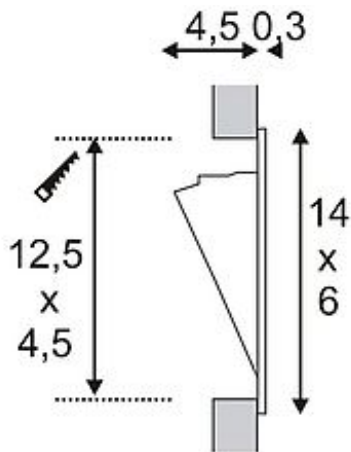

LED DOWNUNDER MINI recessed wall luminaire

white, 1W, warmwhite, 3000K

Article number	152070
Catalogue	BIG WHITE 2015, Page 473
Type of lamp	LED lamp
Lamp	Power LED 1W
Number of light sources	1
Lamp included	Yes
Installation length	4.5 cm
Installation width	12.5 cm
Installation depth	5 cm
Width	6 cm
Height	14 cm
Net weight	0.154 kg
Gross weight	0.555 kg
Max. wattage	1 Watt
Protection class	III
Material	aluminium
Colour	silvergrey
Way of mounting	recessed wall mounting
Remark 1	Operate with suitable 350 mA drivers only
Remark 2	Energy labels in your language are available in the Service Area sub point Download
Average lifespan	30000 Hours
Colour temperature	3000 Kelvin
Colour rendering index	>80
Luminous flux	75 lm
Suitable for lamps from EEC	A
Suitable for lamps up to EEC	A++
Light distribution type 1	direct
Light distribution type 2	indirect

The LED DOWNUNDER MINI recessed wall luminaire is made from aluminum and available in white and silvergrey colour version. The cup-shaped recess above the embedded Power LED source is held in either warm or pure white light colour for a pleasant, indirect illumination. To operate the LED DOWNUNDER MINI, a suitable LED driver is required providing 350mA. A suitable mounting frame for installation in masonry is available on accessory. This luminaire contains built-in LED lamps. EEK: A - A++. The lamps cannot be changed in the luminaire.