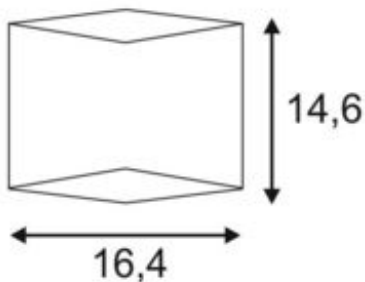

## CARISO WL-2

wall light, LED, 3000K, brass, 11 W

Article number	151713
Number of light sources	1
Max. wattage	11 Watt
Lamp	COB LED module
Light distribution type 1	direct-indirect
Light distribution type 3	Axis-symmetric
Feed-in capability	No
Lamp included	No
Width	16.4 cm
Height	14.6 cm
Depth	9.5 cm
Net weight	0.74 kg
Gross weight	0.941 kg
Voltage	220-240 ~50/60 . 500 Volts
Protection class	I
Material	Aluminium/steel
Colour	Brass
Way of mounting	Surface wall mounting
Average lifespan	30000 Hours
Colour temperature	3000 Kelvin
Colour rendering index	80
Luminous flux	390 lm
Energy efficiency class	A++
fastCalcEnabled	No
ranking	400
Catalogue page	BIG WHITE 2017: 196