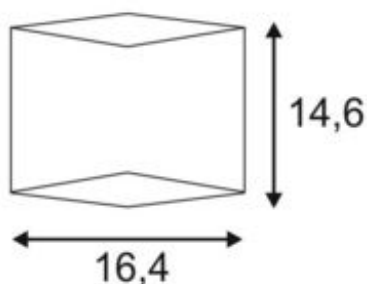

## CARISO WL-2

wall light, LED, 3000K, white, 11 W

Article number	151711
Number of light sources	1
Max. wattage	11 Watt
Lamp	COB LED module
Light distribution type 1	direct-indirect
Light distribution type 3	Axis-symmetric
Feed-in capability	No
Lamp included	No
Width	16.4 cm
Height	14.6 cm
Depth	9.5 cm
Net weight	0.746 kg
Gross weight	0.943 kg
Voltage	220-240 ~50/60 . 500 Volts
Protection class	I
Material	Aluminium/steel
Colour	white
Way of mounting	Surface wall mounting
Average lifespan	30000 Hours
Colour temperature	3000 Kelvin
Colour rendering index	80
Luminous flux	390 lm
Energy efficiency class	A++
fastCalcEnabled	No
ranking	400
Catalogue page	BIG WHITE 2017: 196