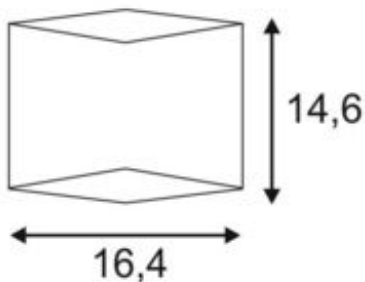

## CARISO WL-2

wall light, LED, 3000K, black/brass, 11 W

Article number	151710
Number of light sources	1
Max. wattage	11 Watt
Lamp	COB LED module
Light distribution type 1	direct-indirect
Light distribution type 3	Axis-symmetric
Feed-in capability	No
Lamp included	No
Width	16.4 cm
Height	14.6 cm
Depth	9.5 cm
Net weight	0.744 kg
Gross weight	0.928 kg
Voltage	220-240 ~50/60 . 500 Volts
Protection class	I
Material	Aluminium/steel
Colour	black/brass
Way of mounting	Surface wall mounting
Average lifespan	30000 Hours
Colour temperature	3000 Kelvin
Colour rendering index	80
Luminous flux	200 lm
Energy efficiency class	A++
fastCalcEnabled	No
ranking	400
Catalogue page	BIG WHITE 2017: 196