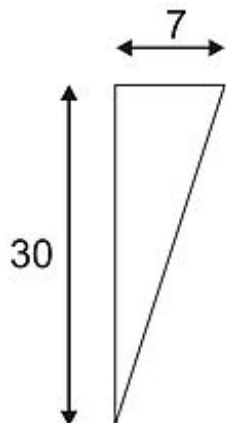

ALTRA DICE wall lamp

WL-2, silvergrey, GU10, max. 50W

Article number	151564
Catalogue	BIG WHITE 2015, Page 209
Type of lamp	Conventional lamp
Lamp	GU10 230V max. 50W
Lampholder / Socket	GU10
Number of light sources	1
Lamp included	No
Width	7 cm
Height	30 cm
Depth	7 cm
Net weight	0.595 kg
Gross weight	1.211 kg
Voltage	230 Volt
Max. wattage	50 Watt
Protection class	I
Material	aluminium
Colour	silvergrey
Way of mounting	surface wall mounting
Remark 1	Maximum length of lamp: 8 cm
Remark 2	Energy labels in your language are available in the Service Area sub point Download
Suitable for lamps from EEC	E
Suitable for lamps up to EEC	A++
Light distribution type 1	direct
Light distribution type 2	indirect
Light distribution type 3	rotationally symmetric

In keeping with the cube-shaped design of the ALTRA DICE series, we offer our wall and ceiling luminaire ALTRA DICE WL-2 made from aluminum and steel. Besides glare-free lighting properties, this wall-mounted spot for high-voltage halogen lamps with GU10 socket is supplied ready for direct connection to 230V mains supply. ALTRA DICE WL-2 is available in either white or silvergrey colour version. This luminaire is compatible with bulbs of the energy classes: E - A++