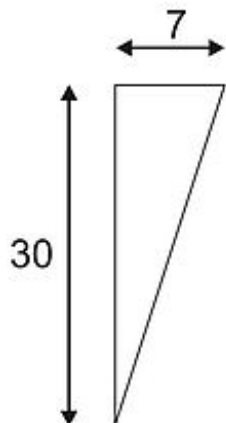

ALTRA DICE wall lamp

WL-2, white, GU10, max. 50W

Article number	151561
Catalogue	BIG WHITE 2015, Page 209
Type of lamp	Conventional lamp
Lamp	GU10 230V max. 50W
Lampholder / Socket	GU10
Number of light sources	1
Lamp included	No
Width	7 cm
Height	30 cm
Depth	7 cm
Net weight	0.603 kg
Gross weight	0.889 kg
Voltage	230 Volt
Max. wattage	50 Watt
Protection class	I
Material	aluminium
Colour	white
Way of mounting	surface wall mounting
Remark 1	Maximum length of lamp: 8 cm
Remark 2	Energy labels in your language are available in the Service Area sub point Download
Suitable for lamps from EEC	E
Suitable for lamps up to EEC	A++
Light distribution type 1	direct
Light distribution type 2	indirect
Light distribution type 3	rotationally symmetric

In keeping with the cube-shaped design of the ALTRA DICE series, we offer our wall and ceiling luminaire ALTRA DICE WL-2 made from aluminum and steel. Besides glare-free lighting properties, this wall-mounted spot for high-voltage halogen lamps with GU10 socket is supplied ready for direct connection to 230V mains supply. ALTRA DICE WL-2 is available in either white or silvergrey colour version. This luminaire is compatible with bulbs of the energy classes: E - A++