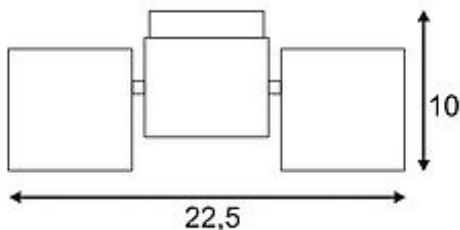

ALTRA DICE SPOT 2 ceiling luminaire

white, 2x GU10, max. 2x 50W

Article number	151531
Catalogue	BIG WHITE 2015, Page 283
Type of lamp	Conventional lamp
Lamp	GU10 230V max. 50W
Lampholder / Socket	GU10
Number of light sources	2
Lamp included	No
Tilt range	180 Degree
Rotation range	350 Degree
Length	22.5 cm
Width	7 cm
Height	10 cm
Net weight	0.818 kg
Gross weight	0.614 kg
Voltage	230 Volt
Max. wattage	100 Watt
Protection class	I
Material	aluminium / steel
Colour	white
Way of mounting	surface wall mounting / surface ceiling mounting
Remark 1	Energy labels in your language are available in the Service Area sub point Download
Suitable for lamps from EEC	E
Suitable for lamps up to EEC	A++
Light distribution type 1	direct
Light distribution type 3	rotationally symmetric

The cube-shaped ceiling lamp ALTRA DICE SPOT 2 from aluminum and steel is equipped with two lampheads with one unilateral cut each in order to host the high-voltage halogen lamps. Optionally available in white or silvergrey colour version, the adjustable ALTRA DICE SPOT 2 for high-voltage halogen lamps with GU10 socket is ready for direct connection to 230V mains supply. This luminaire is compatible with bulbs of the energy classes: E - A++