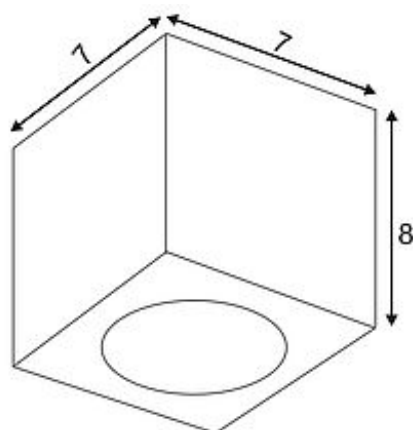

## ALTRA DICE wall lamp

WL-1, square, white, GU10, max. 35W

Article number	151501
Catalogue	BIG WHITE 2015, Page 209
Type of lamp	Conventional lamp
Lamp	GU10 230V max. 35W
Lampholder / Socket	GU10
Number of light sources	1
Lamp included	No
Length	7 cm
Width	7 cm
Depth	8 cm
Net weight	0.332 kg
Gross weight	0.693 kg
Voltage	230 Volt
Max. wattage	35 Watt
Protection class	I
Material	aluminium / steel
Colour	white
Way of mounting	surface wall mounting
Remark 1	Energy labels in your language are available in the Service Area sub point Download
Suitable for lamps from EEC	E
Suitable for lamps up to EEC	A++
Light distribution type 1	direct
Light distribution type 3	rotationally symmetric

The cube-shaped wall lamp ALTRA DICE WL-1 from aluminum and steel has a unilateral cut in order to host the high-voltage halogen lamp. Optionally available in white or silvergrey colour version, ALTRA DICE WL-1 is ready for direct connection to 230V mains supply. This luminaire is compatible with bulbs of the energy classes: E - A++