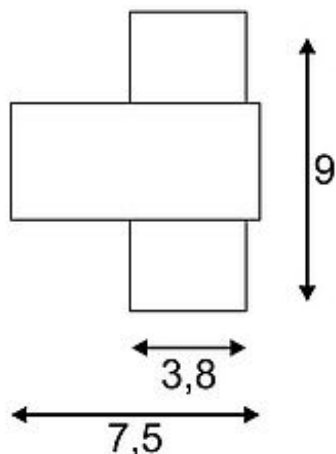

AIDAN UP-DOWN wall lamp

alu-brushed, 2x 1W LED, 4000K

Article number	151360
Type of lamp	LED lamp
Lamp	Power LED 1W
Number of light sources	2
Lamp included	Yes
Width	4.6 cm
Height	9 cm
Depth	7.5 cm
Net weight	0.33 kg
Gross weight	0.62 kg
Voltage	230 Volt
Max. wattage	2 Watt
Protection class	I
Beam angle	20 Degree
Material	aluminium
Colour	aluminium brushed
Way of mounting	surface wall mounting
Remark 1	For wall installation
Remark 2	LED driver incorporated
Remark 3	Energy labels in your language are available in the Service Area sub point Download
Average lifespan	30000 Hours
Colour temperature	4000 Kelvin
Colour rendering index	>80
Luminous flux	110 lm
Suitable for lamps from EEC	A
Suitable for lamps up to EEC	A++
Light distribution type 1	direct-indirect
Light distribution type 3	rotationally symmetric

The compact wall luminaire AIDAN UP-DOWN, equipped with two warmwhite LED of 1W each, combines brilliant LED light with straightforward design. Oppositely arranged, the two Power LED generate an up- and downwardly directed, similar light beam. The housing is slim and made from brushed aluminum. A high-quality, already incorporated LED converter allows direct installation to 230V mains supply. This luminaire contains built-in LED lamps. EEK: A - A++. The lamps cannot be changed in the luminaire.