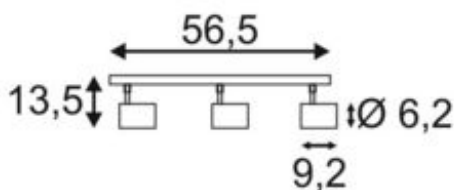

DEBASTO wall and ceiling light

triple-headed, LED, 3000K, white, 21 W

Article number	148521
Number of light sources	3
Max. wattage	21 Watt
Lamp	COB LED module
Light distribution type 1	Direct
Light distribution type 3	rotationally symmetric
Product family	Debasto
Feed-in capability	No
Lamp included	No
Height	13.5 cm
Net weight	1.287 kg
Gross weight	1.505 kg
Voltage	230 ~50 Volts
Protection class	I
Beam angle	30 Degree
Material	Aluminium/steel
Colour	white
Way of mounting	Surface ceiling mounting
Average lifespan	30000 Hours
Colour temperature	3000 Kelvin
Colour rendering index	80
Luminous flux	1100 lm
Energy efficiency class	A++
fastCalcEnabled	No
ranking	1