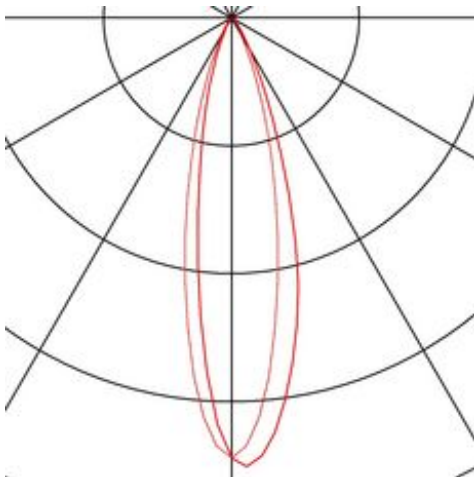

PLASTRA wall light

TCR-TSE, Cone, white, max. 11W

Article number	148061
Light distribution type 1	Direct
Feed-in capability	No
LBS code	TCR-TSE
Lamp	TCR-TSE
Lampholder / Socket	GX53
Number of light sources	1
Lamp included	No
Width	13 cm
Height	10.5 cm
Depth	15 cm
Net weight	0.95 kg
Gross weight	1.164 kg
Voltage	230 ~50 Volts
Max. wattage	11 Watt
Protection class	I
Material	Plaster/steel
Colour	white
Way of mounting	Wall installation
Energy efficiency class	A++
fastCalcEnabled	No
ranking	200
Catalogue page	BIG WHITE 2017: 189