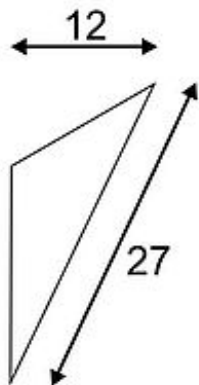

## PLASTRA wall lamp

GL 105 TORCH, white plaster, E14, max. 11W

Article number	148017
Catalogue	BIG WHITE 2015, Page 195
Type of lamp	Conventional lamp
Lamp	E14 230V max. 40W
Lampholder / Socket	E14
Number of light sources	1
Lamp included	No
Width	25 cm
Height	27 cm
Depth	12 cm
Net weight	1.703 kg
Gross weight	1.709 kg
Voltage	230 Volt
Max. wattage	40 Watt
Protection class	I
Material	plaster
Colour	white
Way of mounting	surface wall mounting
Remark 1	The fitting is paintable with wall paint
Remark 2	Energy labels in your language are available in the Service Area sub point Download
Suitable for lamps from EEC	A
Suitable for lamps up to EEC	A+
Light distribution type 1	indirect
Light distribution type 3	asymmetric

With the plaster lamp GL 105 TORCH, you own a highly individual wall luminaire with puristic and clear design. Prepared for the use of one E14 energy-saving lamp, GL 105 TORCH is ready for direct connection to 230V mains supply. Some sandpaper is included in the package and used for surface cleaning. After priming it can easily be painted over with standard wall paint. This luminaire is compatible with bulbs of the energy classes: A - A+