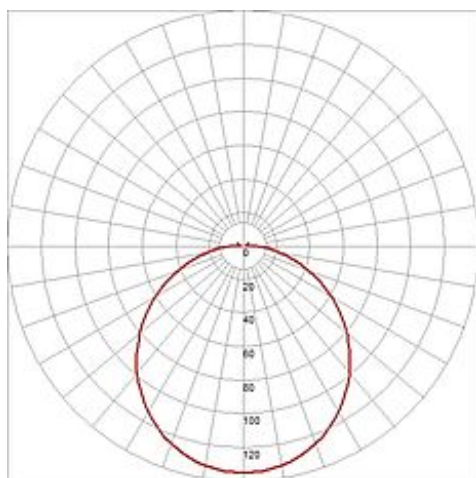

Ceiling luminaire

GL 105 E27, round, white plaster, max. 15W

Article number	148001
Catalogue	BIG WHITE 2015, Page 247
Type of lamp	Conventional lamp
Lamp	E27 max. 25W
Lampholder / Socket	E27
Number of light sources	2
Lamp included	No
Height	8 cm
Diameter	31 cm
Net weight	2.265 kg
Gross weight	0.896 kg
Voltage	230 Volt
Max. wattage	50 Watt
Protection class	I
Material	plaster
Colour	white
Way of mounting	surface ceiling mounting
Remark 1	The fitting is paintable with wall paint
Remark 2	Maximum measures energy saver (Ø / L): 5 / 14 cm
Remark 3	Abrasive paper included
Remark 4	Energy labels in your language are available in the Service Area sub point Download
Suitable for lamps from EEC	A
Suitable for lamps up to EEC	A+
Light distribution type 1	direct
Light distribution type 3	rotationally symmetric