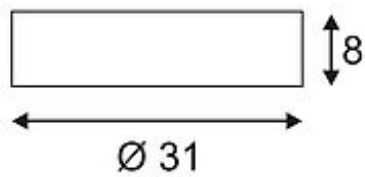

Ceiling luminaire

GL 105 E27, round, white plaster, max. 15W

Article number	148001
Catalogue	BIG WHITE 2015, Page 247
Type of lamp	Conventional lamp
Lamp	E27 max. 25W
Lampholder / Socket	E27
Number of light sources	2
Lamp included	No
Height	8 cm
Diameter	31 cm
Net weight	2.265 kg
Gross weight	0.896 kg
Voltage	230 Volt
Max. wattage	50 Watt
Protection class	I
Material	plaster
Colour	white
Way of mounting	surface ceiling mounting
Remark 1	The fitting is paintable with wall paint
Remark 2	Maximum measures energy saver (Ø / L): 5 / 14 cm
Remark 3	Abrasive paper included
Remark 4	Energy labels in your language are available in the Service Area sub point Download
Suitable for lamps from EEC	A
Suitable for lamps up to EEC	A+
Light distribution type 1	direct
Light distribution type 3	rotationally symmetric