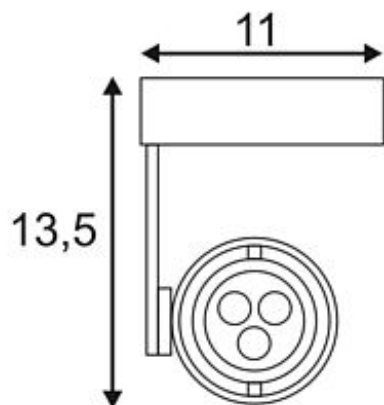

KALU II LED wall and ceiling luminaire

alu-brushed, 3x 1W, 3000K

Article number	147762
Type of lamp	LED lamp
Lamp	Power LED 1W
Number of light sources	3
Lamp included	Yes
Tilt range	180 Degree
Rotation range	350 Degree
Width	11 cm
Height	13.5 cm
Depth	13 cm
Net weight	0.428 kg
Gross weight	0.924 kg
Voltage	230 Volt
Max. wattage	3 Watt
Protection class	I
Beam angle	25 Degree
Material	aluminium
Colour	aluminium brushed
Way of mounting	surface wall mounting / surface ceiling mounting
Remark 1	LED driver incorporated
Remark 2	Energy labels in your language are available in the Service Area sub point Download
Average lifespan	30000 Hours
Colour temperature	3000 Kelvin
Colour rendering index	80
Luminous flux	200 lm
Suitable for lamps from EEC	A
Suitable for lamps up to EEC	A++
Light distribution type 1	direct

The puristic design of the wall and ceiling lamp KALU II is a guarantor for absolutely individual alignment of lamp heads, optionally equipped with ES111 halogen or suitable LED lamps. The dimmability of light offers even more installation possibilities. Available in brushed aluminum finish, KALU II is supplied ready for direct connection to 230V mains supply. This luminaire contains built-in LED lamps. EEK: A - A++. The lamps cannot be changed in the luminaire.