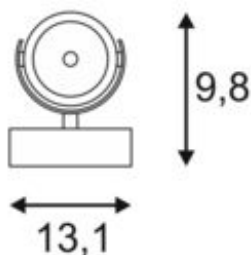

KALU FLOOR 1 floor stand

single-headed, LED, 3000K, matt black, max.10W

Article number	147660
Number of light sources	1
Max. wattage	10 Watt
Lamp	COB LED module
Light distribution type 1	Direct
Light distribution type 3	rotationally symmetric
Product family	Kalu LED
Feed-in capability	No
Lamp included	No
Length	13.1 cm
Width	9.8 cm
Height	16.5 cm
Net weight	0.967 kg
Gross weight	1.165 kg
Voltage	220-240 ~50/60 Volts
Protection class	I
Beam angle	14 Degree
Material	Aluminium
Colour	matt black
Way of mounting	Portable
Average lifespan	40000 Hours
Colour temperature	3000 Kelvin
Colour rendering index	80
Luminous flux	660 lm
Energy efficiency class	A++
Type of plug	2 pin Schuko plug
fastCalcEnabled	No
ranking	400
Catalogue page	BIG WHITE 2017: 71

The pure design of the KALU FLOOR 1 floor stand is a guarantor for absolutely individual alignment of lamp heads. The integrated COB LED module provides an even lighting effect. Delivery includes a connection lead and a foot switch for direct connection to 230V mains supply.