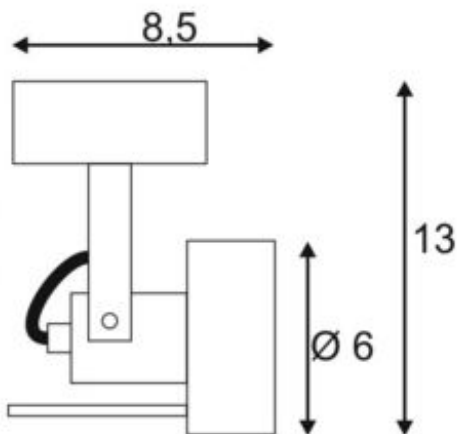

INDA

wall and ceiling light, spot, QPAR51, wine red, max. 50 W

Article number	147556
Light distribution type 1	Direct
Product family	Inda
Feed-in capability	No
LBS code	QPAR51
Lamp	QPAR51
Lampholder / Socket	GU10
Number of light sources	1
Lamp included	No
Tilt range	150 Degree
Rotation range	350 Degree
Length	10.7 cm
Height	13 cm
Diameter	6 cm
Net weight	0.36 kg
Gross weight	0.47 kg
Voltage	230 ~50 Volts
Max. wattage	50 Watt
Protection class	I
Material	Aluminium
Colour	wine red
Way of mounting	Surface wall / Surface ceiling mounting
Energy efficiency class	A++
fastCalcEnabled	No
ranking	300
Catalogue page	BIG WHITE 2017: 270

The adjustable high-voltage luminaire spot INDA is made from aluminium and designed for halogen lamps with GU10 socket. Available in matt white, matt black, brushed aluminium and wine red colour version, INDA SPOT GU10 is ready for direct connection to 230V mains supply.