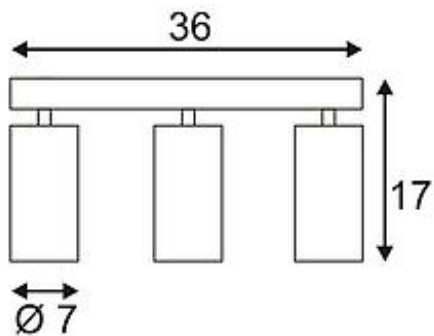

## ASTO TUBE III wall and ceiling luminaire

alu-brushed, 3x GU10, max. 75W

Article number	147423
Catalogue	BIG WHITE 2015, Page 165
Type of lamp	Conventional lamp
Lamp	GU10 230V max. 75W
Lampholder / Socket	GU10
Number of light sources	3
Lamp included	No
Tilt range	90 Degree
Rotation range	350 Degree
Height	12 cm
Diameter	7 cm
Net weight	1.247 kg
Gross weight	0.436 kg
Voltage	230 Volt
Max. wattage	225 Watt
Protection class	I
Material	aluminium
Colour	aluminium brushed
Way of mounting	surface wall mounting / surface ceiling mounting
Remark 1	Canopy (L / B / H): 36 / 7 / 2,5 cm
Remark 2	Maximum bulb measures (Ø / L): 6,4 / 8,1 cm
Remark 3	Energy labels in your language are available in the Service Area sub point Download
Suitable for lamps from EEC	E
Suitable for lamps up to EEC	A++
Light distribution type 1	direct
Light distribution type 3	rotationally symmetric

The ASTO TUBE wall and ceiling luminaire is made from aluminum and available in white or alu-brushed finish. The opaque, cylindrical body of the fitting is adjustable and ensures glare-free illumination of the chosen GU10 halogen or LED bulb. ASTO TUBE is ready for direct connection to 230V mains supply. This luminaire is compatible with bulbs of the energy classes: E - A++