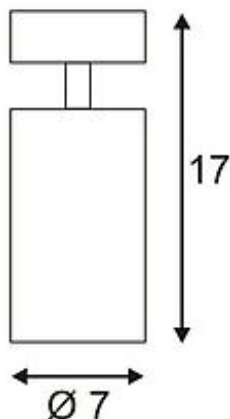

ASTO TUBE III wall and ceiling luminaire

white, 3x GU10, max. 3x 75W

Article number	147413
Catalogue	BIG WHITE 2015, Page 165
Type of lamp	Conventional lamp
Lamp	GU10 230V max. 75W
Lampholder / Socket	GU10
Number of light sources	3
Lamp included	No
Tilt range	90 Degree
Rotation range	350 Degree
Height	12 cm
Diameter	7 cm
Net weight	1.279 kg
Gross weight	0.461 kg
Voltage	230 Volt
Max. wattage	225 Watt
Protection class	I
Material	aluminium
Colour	white
Way of mounting	surface wall mounting / surface ceiling mounting
Remark 1	Canopy (L / B / H): 36 / 7 / 2,5 cm
Remark 2	Maximum bulb measures (Ø / L): 6,4 / 8,1 cm
Remark 3	Energy labels in your language are available in the Service Area sub point Download
Suitable for lamps from EEC	E
Suitable for lamps up to EEC	A++
Light distribution type 1	direct
Light distribution type 3	rotationally symmetric

The ASTO TUBE wall and ceiling luminaire is made from aluminum and available in white or alu-brushed finish. The opaque, cylindrical body of the fitting is adjustable and ensures glare-free illumination of the chosen GU10 halogen or LED bulb. ASTO TUBE is ready for direct connection to 230V mains supply. This luminaire is compatible with bulbs of the energy classes: E - A++