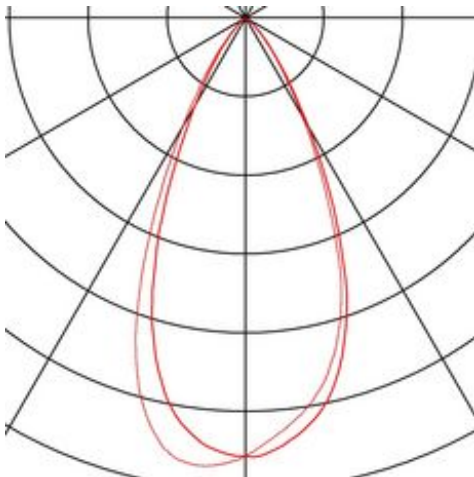

PROFUNO

wall and ceiling light, LED, 3000K, black, 16W

Article number	147390
Max. wattage	16 Watt
Light distribution type 1	Direct
Light distribution type 3	Axis-symmetric
Product family	Profuno
Feed-in capability	No
Lamp included	No
Width	15.5 cm
Height	16.3 cm
Depth	3.5 cm
Net weight	0.849 kg
Gross weight	0.964 kg
Voltage	220-240 ~50/60 . 500 Volts
Protection class	I
Beam angle	50 Degree
Material	Aluminium
Colour	black
Way of mounting	Ceiling mounted / wall mounted
Average lifespan	25000 Hours
Colour temperature	3000 Kelvin
Colour rendering index	80
Luminous flux	960 lm
Energy efficiency class	A++
fastCalcEnabled	Yes
ranking	300
Catalogue page	BIG WHITE 2017: 310