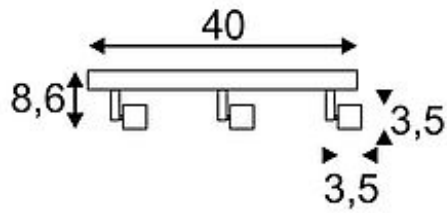

PURI 3 ceiling luminaire

matt black, 3xGU10, max. 3x50W, with deco ring

Article number	147380
Catalogue	BIG WHITE 2015, Page 167
Type of lamp	Conventional lamp
Lamp	GU10 230V max. 50W
Lampholder / Socket	GU10
Number of light sources	3
Lamp included	No
Tilt range	85 Degree
Rotation range	350 Degree
Length	40 cm
Width	5.6 cm
Height	8.6 cm
Net weight	0.958 kg
Gross weight	0.721 kg
Voltage	230 Volt
Max. wattage	150 Watt
Protection class	I
Material	aluminium
Colour	black
Way of mounting	surface wall mounting / surface ceiling mounting
Remark 1	Energy labels in your language are available in the Service Area sub point Download
Suitable for lamps from EEC	E
Suitable for lamps up to EEC	A++
Light distribution type 1	direct
Light distribution type 3	rotationally symmetric

Wall and ceiling light of our PURI series where, depending on the version, one to three adjustable lamp heads are mounted to the canopy. The lamp is made from aluminum and is suitable for halogen and LED bulbs thanks to the incorporated GU10 lampholder. For lamps with a diameter of 5cm, a decorative ring is included in the scope of delivery. Available in several color versions the electrical connection is made directly via 230V mains voltage. This luminaire is compatible with bulbs of the energy classes: E - A++