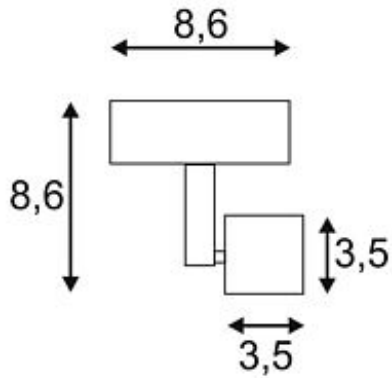

PURI 1 ceiling luminaire

matt white, 1xGU10, max. 1x50W, with deco ring

Article number	147361
Catalogue	BIG WHITE 2015, Page 167
Type of lamp	Conventional lamp
Lamp	GU10 230V max. 50W
Lampholder / Socket	GU10
Number of light sources	1
Lamp included	No
Tilt range	85 Degree
Rotation range	350 Degree
Length	8.6 cm
Width	5.6 cm
Height	8.6 cm
Net weight	0.289 kg
Gross weight	1.427 kg
Voltage	230 Volt
Max. wattage	50 Watt
Protection class	I
Material	aluminium
Colour	white
Way of mounting	surface wall mounting / surface ceiling mounting
Remark 1	Energy labels in your language are available in the Service Area sub point Download
Suitable for lamps from EEC	E
Suitable for lamps up to EEC	A++
Light distribution type 1	direct
Light distribution type 3	rotationally symmetric

Wall and ceiling light of our PURI series where, depending on the version, one to three adjustable lamp heads are mounted to the canopy. The lamp is made from aluminum and is suitable for halogen and LED bulbs thanks to the incorporated GU10 lampholder. For lamps with a diameter of 5cm, a decorative ring is in the scope of delivery. Available in several colour versions the electrical connection is made directly via 230V mains voltage. This luminaire is compatible with bulbs of the energy classes: E - A++