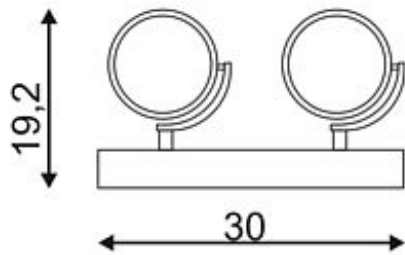

KALU FLOOR 2 floor luminaire

alu-brushed, 2x G53, max. 2x 50W

Article number	147296
Catalogue	BIG WHITE 2015, Page 38
Type of lamp	Conventional lamp
Lamp	QRB 111 12V max. 50W
Lampholder / Socket	G53
Number of light sources	2
Lamp included	No
Tilt range	90 Degree
Rotation range	350 Degree
Length	30 cm
Width	9 cm
Height	19.2 cm
Net weight	1.06 kg
Gross weight	1.728 kg
Voltage	230 Volt
Max. wattage	100 Watt
Protection class	II
Material	aluminium
Colour	aluminium brushed
Way of mounting	mobile
Remark 1	200 cm connection lead with foot switch an plug included
Remark 2	Electronic transformer incorporated
Remark 3	Energy labels in your language are available in the Service Area sub point Download
Suitable for lamps from EEC	D
Suitable for lamps up to EEC	A+
Type of plug	2 pin flat euro plug
Light distribution type 1	direct
Light distribution type 3	rotationally symmetric

The puristic design of KALU FLOOR is a guarantor for absolutely individual alignment of lamp heads, optionally equipped with QRB halogen or suitable LED lamps. Equipped with soft-start function, the incorporated electronic transformer protects the bulbs from potential damage from overvoltage. Available in brushed aluminum colour, KALU FLOOR is supplied ready for direct connection to 230V mains supply. A foot-switch is integrated within the connection lead. This luminaire is compatible with bulbs of the energy classes: D - A+