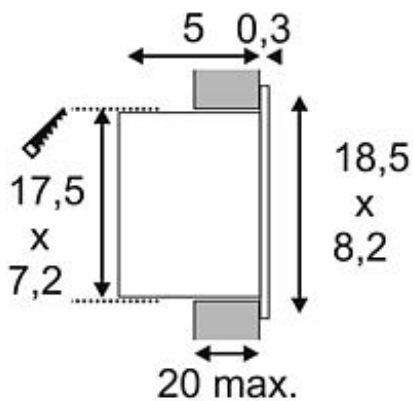

BEDSIDE right wall lamp

silvergrey, 3W LED, 4000K, with blue orientation LED

Article number	146250
Catalogue	BIG WHITE 2015, Page 476
Type of lamp	LED lamp
Lamp	Power LED 3W
Number of light sources	1
Lamp included	Yes
Installation length	17.5 cm
Installation width	7.2 cm
Installation depth	8.5 cm
Tilt range	90 Degree
Rotation range	350 Degree
Width	18.5 cm
Height	8.2 cm
Depth	5.3 cm
Net weight	0.716 kg
Gross weight	0.876 kg
Max. wattage	3 Watt
Protection class	III
Beam angle	110 Degree
Material	aluminium
Colour	silvergrey
Way of mounting	recessed wall mounting
Remark 1	Integrated blue LED light in closed position (switchable)
Remark 2	Including clamps for cavity wall fitting
Remark 3	Energy labels in your language are available in the Service Area sub point Download
Average lifespan	30000 Hours
Colour temperature	4000 Kelvin
Colour rendering index	80
Luminous flux	150 lm

Suitable for lamps from EEC	A
Suitable for lamps up to EEC	A++
Light distribution type 1	direct
Light distribution type 3	rotationally symmetric

Designed for space-saving recessed wall installation, the BEDSIDE LED reading light provides an innovative and user-friendly lighting concept. The elegant luminaire is made from silvergrey coated aluminum and offers professionally manufactured mechanic, along with modern LED technology. If needed, the lamp is unlocked by pressing the blue glowing switch and can be folded out. At the same time, the night light switches to the lamp head that surrounds the incorporated 3W Power LED. To operate the luminaire a suitable constant current driver providing 700mA is required. We strongly recommend our model 464200. This luminaire contains built-in LED lamps. EEK: A - A++. The lamps cannot be changed in the luminaire.