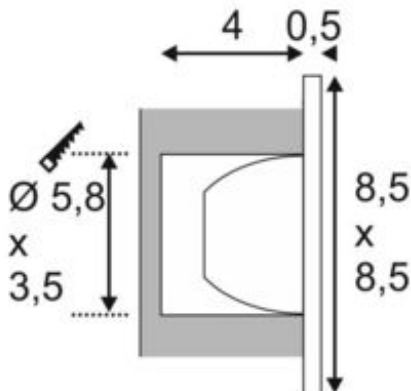

## PHO

recessed fitting, silver-grey, LED, 3000K

Article number	146214
Number of light sources	1
Lamp	PowerLED 1W
Light distribution type 1	Direct
Light distribution type 3	Axis-symmetric
Feed-in capability	No
Lamp included	No
Installation diameter	5.8 cm
Installation depth	3.5 cm
Width	8.5 cm
Height	8.5 cm
Depth	3.5 cm
Net weight	0.213 kg
Gross weight	0.249 kg
Voltage	350 Volts
Protection class	III
Beam angle	20 Degree
Material	Aluminium
Colour	silver
Way of mounting	Recessed wall mounting
Average lifespan	25000 Hours
Colour temperature	3000 Kelvin
Colour rendering index	80
Luminous flux	90 lm
Energy efficiency class	A++
fastCalcEnabled	No
ranking	300
Catalogue page	BIG WHITE 2017: 501

The PHO recessed wall light is an extraordinary saving solution. With its focussed, 20° beam angle, and its 350° turning and 55° pivoting range, it is the ideal space saving solution for reading or orientation luminaire needs. The luminaire is available in black, white, and silver grey. An appropriate 350mA driver is required to operate the 1W Premium LED. Requires a series circuit connection.