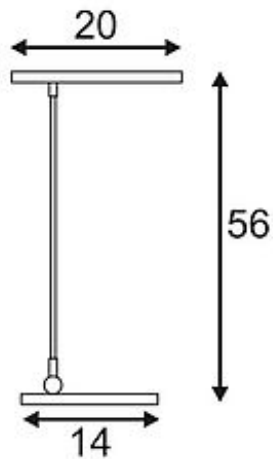

PICOSI DESK table lamp

white, 1x 6W LED, 3000K

Article number	146071
Type of lamp	LED lamp
Lamp	Power LED 6W
Number of light sources	1
Lamp included	Yes
Tilt range	45 Degree
Rotation range	60 Degree
Length	20 cm
Width	14 cm
Height	56 cm
Net weight	1.933 kg
Gross weight	4.331 kg
Voltage	230 Volt
Max. wattage	6 Watt
Protection class	II
Material	aluminium / steel
Colour	white
Way of mounting	mobile
Remark 1	Base (L / W): 14 / 14 cm. Rod length: 52 cm
Remark 2	Switch in lamp head
Remark 3	200 cm connection lead with plug and power supply included
Remark 4	Energy labels in your language are available in the Service Area sub point Download
Average lifespan	30000 Hours
Colour temperature	3000 Kelvin
Colour rendering index	>80
Luminous flux	330 lm
Suitable for lamps from EEC	A
Suitable for lamps up to EEC	A++
Type of plug	2 pin euro transformer

Light distribution type 1	direct
---------------------------	--------

PICOSI DESK is a high-quality LED table lamp. Its minimalist design stands for the simple, elegant and yet modern style of living. The fitting is available in chrome, white and silvergrey colour version. The ultra flat 6W LED surface adapts to the clean, geometric lines and creates a bright light for workplaces. By integrating the LED driver into the incorporated mains plug, PICOSI DESK is ready for direct connection to 230V mains supply. This luminaire contains built-in LED lamps. EEK: A - A++. The lamps cannot be changed in the luminaire.